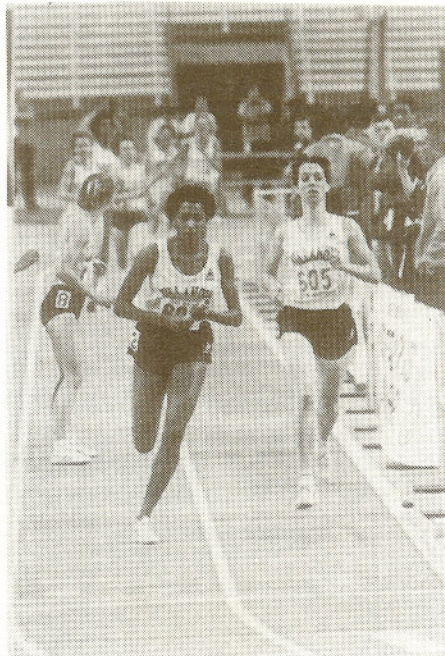

SHOT PUT

61'5½ Ramona Pagel (Un)
61'2¼ Bonnie Dasse (CA)
55'1½ Lorraine Costanzo (Az)
52'6½ Peggy Pollak (CA)
52'3 Carla Garrett (Az)
52'0 Diane Clements (USC)
51'3 Dot Jones (Fresno State)
50'5¼ Jacque Norton (CA)
50'3¼ Gail Smith (Iowa)

DISCUS

188' 8 Ramona Pagel (Un)
184'10 Laura DeSnoo (S Di)
180' 1 Quenna Beasley (Ore)
178'11 Lacey Barnes (Fresno St)
178' 2 Jacque Norton (CA)
175' 8 Toni Lutjens (UCLA)
175' 1 Karen Nickerson (Stanford)
170' 5 Janet Mathews (FI)

JAVELIN

191' 1 Iris Gronfeldt (AI/Ice)
180' 0 Martha Hart (Az)
179' 3 Michelle Olivera (Un)
175'10 Liz Mueller (S Di)
170' 4 Lisa Torrison (Wash)
170' 1 Sally Harmon (Un)

HEPTATHLON

5500 Janet Nicolls (Un)
5420 Heidi Mann (FI)
5370 Yutta Shelton (AI)
5318 Janet Yarbrough (S&S)
5218 Sharon Anson (CP/SLO)

4x100m RELAY

45.40 Texas Southern
45.47 Georgia
45.54* USC
45.89 Washington
45.94 San Diego State
46.04 New Mexico
46.07 Arizona State
46.17 Hawthorne HS, Cal
46.22 Cal Poly/SLO
46.24 Alabama A&M

4x200m RELAY

1:35.09 Houston
1:35.45 Texas Southern
1:35.84* Georgia
1:37.13 Jackson State
1:37.14 Hawthorne HS, Cal
1:37.31 Southern
1:37.58 USC
1:37.84* South Carolina State

DISTANCE MEDLEY

11:48.48 Michigan
11:52.74 Florida
11:56.29 UCLA

NCAA action. Joanne Kehs passes off to Veronica McIntosh as Villanova is on its way to victory in the 4x800 relay. (Jeff Johnson).

ADDITIONAL INDOOR EVENTS

50 YARDS (*=Hand time +0.24)

6.02	(1)	Diane Dixon (Atoms)	Toronto	2-01
6.11	(2)	Marita Payne (Bud/Can)	Toronto	2-01
6.13	(5)	Sharon Danville (NBTC/GRB)	Toronto	2-01
6.14*	(1)	Johnson (Col HS)	Boulder	1-05
6.18	( )	Charlene Hilton (Va HS)		
6.19	(1)	Carole Williams (Miss Vly)	Jackson	12-08

60 METERS

7.34	(1)	Brenda Cliette (Bud)	Louisville	2-09
7.48	(2)	Benjamin (Tn)	Louisville	2-09
7.53	(3)	Angela Williams (TSU)	Louisville	2-09
7.57h	(2)	Barbara Frazier (TSU)	Louisville	2-09
7.57h	(3)	Vivian Brown (Jks St)	Louisville	2-09
7.62h	(3)	Randy Givens (Bud)	Louisville	2-09