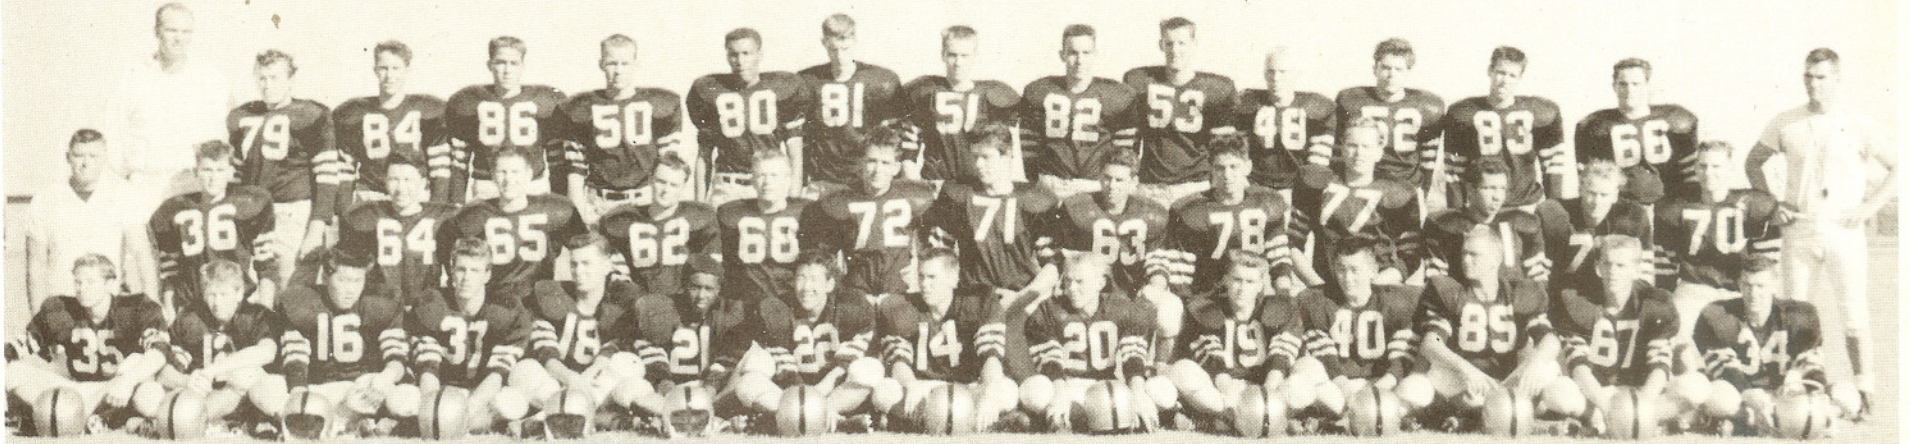

Palo Alto
vs.
Cubberley

Friday, Nov. 8, 1957

Hod Ray Field

Kick-off: 2:45

PA	0	13	0	7-	20
Cub	7	7	6	0-	20

Price, 10 cents

Ken Kesler

CUBBERLEY

CUBBERLEY CHEER LEADERS AND POM POM GIRLS

Front (Cheer Leaders): Pat Nicholas, DeLoris Peters, Sally Hipkins (Head Cheer Leader), Carol Smith, and Pat Eliopolos. Back Row (Pom Pom Girls): La Rae Herring, Ardis Brush, Vicki Glanville, Kathy Malo, Anna Lange, Ieva Lange, and Marvina Tupper.