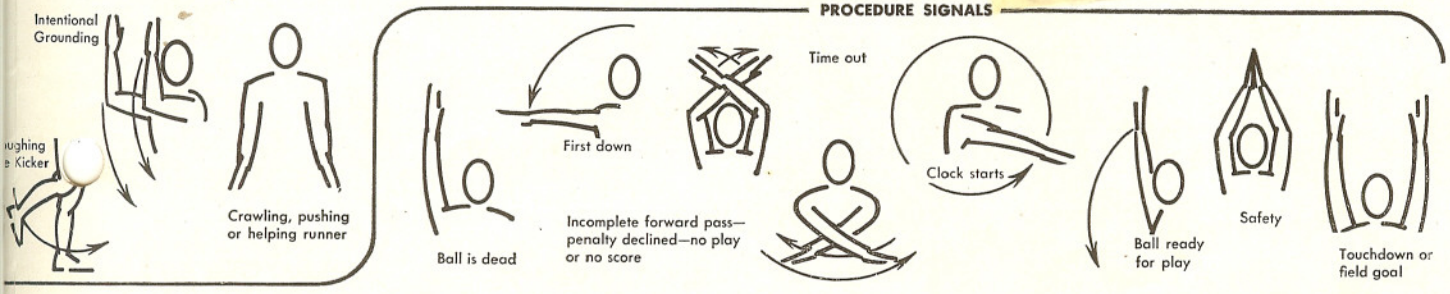

Managers: Arvid North, Junichi Kono

Coaches: Hugh McWilliams, Wes Fisher,
Skip Crist

...e a Coke

"COKE" IS A REGISTERED TRADE-MARK

Assistant Coach
Wes Fisher

Head Coach
Hugh McWilliams

Paly Bench

TOWN & COUNTRY VILLAGE