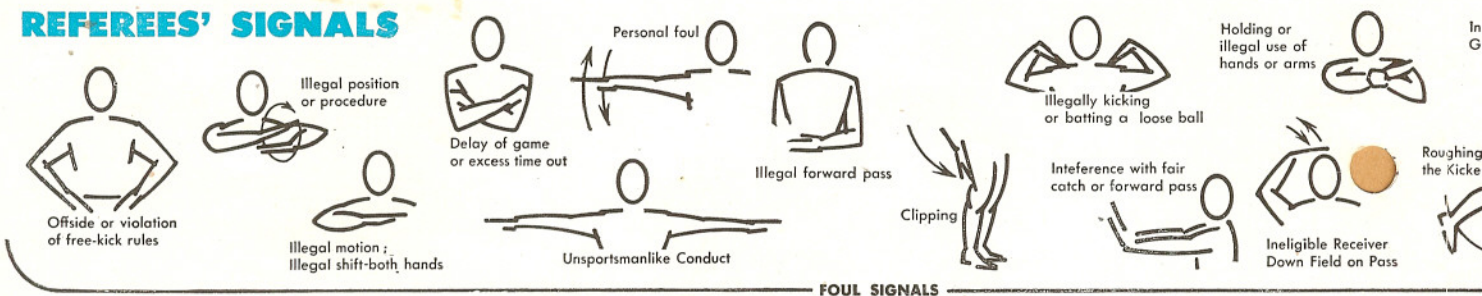

REFEREES' SIGNALS