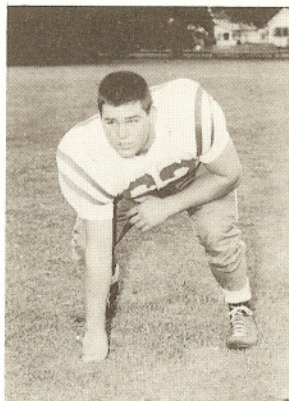

Managers: Arvid North, Junichi Kono

Coaches: Hugh McWilliams, Wes Fisher,
Skip Crist

...e a Coke

"COKE" IS A REGISTERED TRADE-MARK

Assistant Coach
Wes Fisher

Head Coach
Hugh McWilliams

Paly Bench

TOWN & COUNTRY VILLAGE

Linsley, Bud

French, George

Engelman, Don

Malloch, Rick

Mihms, Joe

Hurley, Tom

Talbott, Bob

Pappas, John