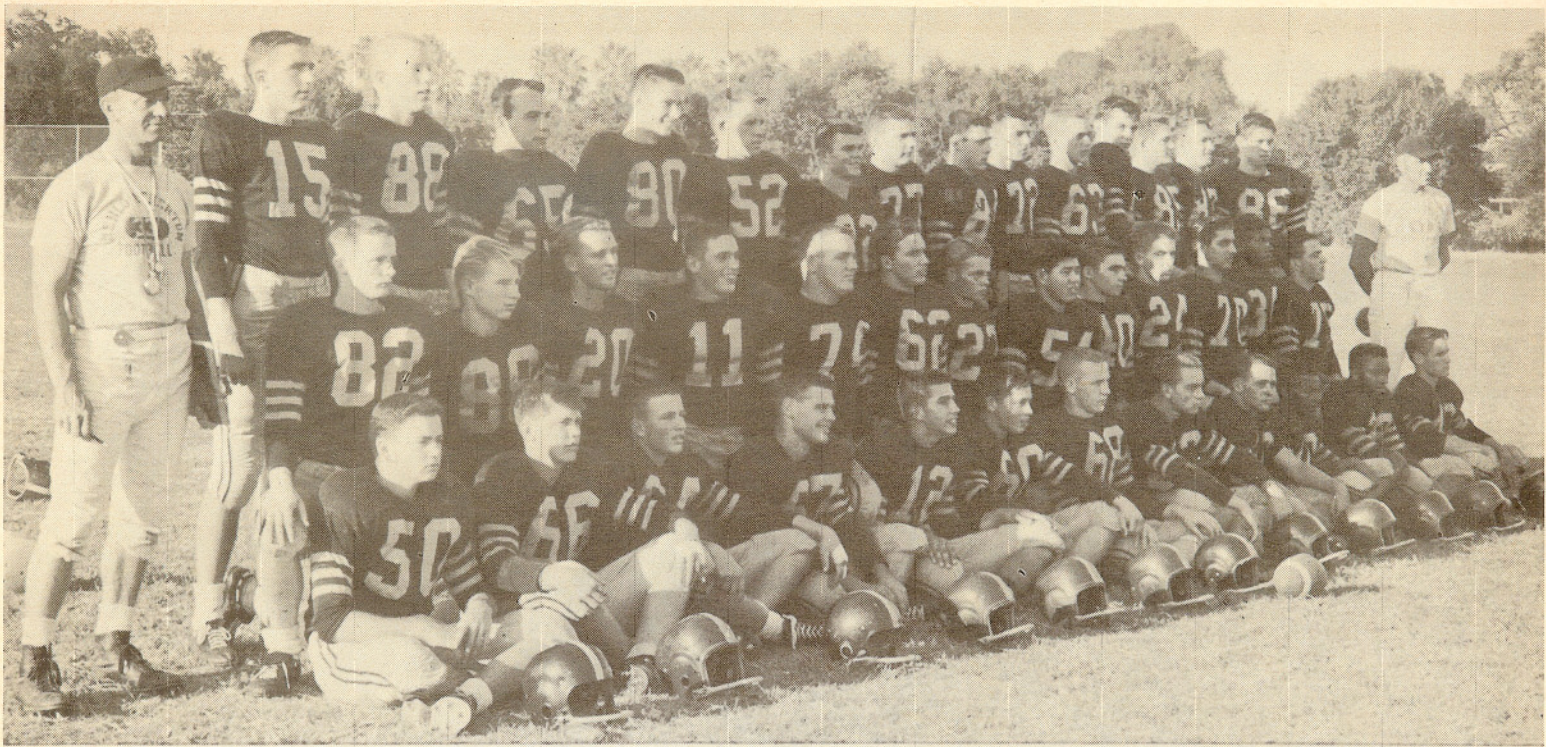

Menlo Atherton **1958 VARSITY SQUAD**

6 COMPLETE, CONVENIENT
Rexall **DRUG STORES**
TO SERVE YOU

BOB CLIFFORD'S PHARMACY
693 Santa Cruz Ave.   Menlo Park

MENALTO PHARMACY
1919 Menalto Ave.   Menlo Park

RANCHO PHARMACY
Rancho Shopping Center   Los Altos

VILLAGE PHARMACY
Cooley & Bay Rd.   East Palo Alto

PLAZA PHARMACY
Plaza Shopping Center   Sunnyvale

VALLEY PHARMACY
108 Portola Rd.   Portola Valley

Custom Work   Leather Goods
Repairs   Craft Supplies

SEIFER'S LEATHER SHOP

816 SANTA CRUZ AVENUE
MENLO PARK, CALIFORNIA
DAvenport 3-2685

Madaline Seifer   *Joseph C. Seifer*