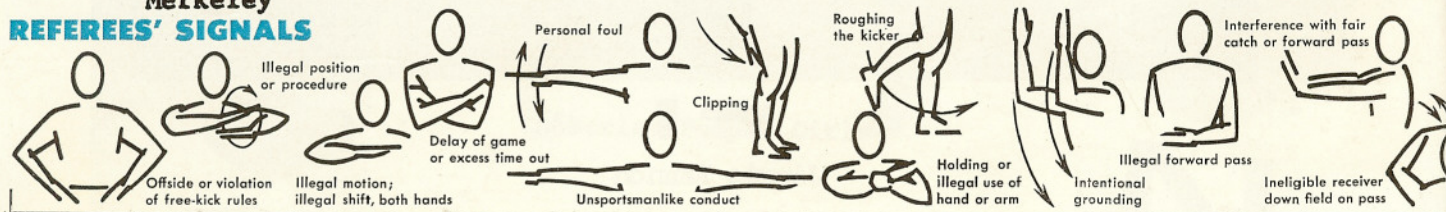

Coaches: Bob Jones,
Jerry Hathaway and Clarence
Merkeley

REFEREES' SIGNALS

ENJOY COKE!

REG. U.S. PAT. OFF.

PALO ALTO VARSITY FOOTBALL ROSTER

Manager: George Coleman

No. Name Pos.

Coaches: ^{CO}Hugh McWilliams and ^{ANY}Wes Fisher