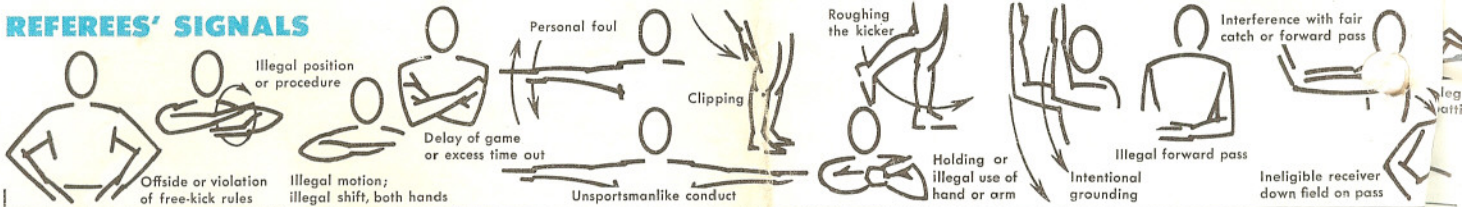

REFEREES' SIGNALS