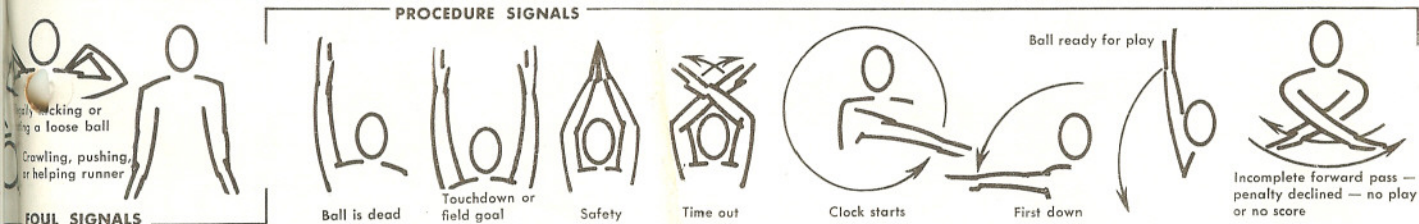

1959 SEQUOIA CHEROKEES

No.	Player	Pos.	Ht.	Wt.	Class
11	Al Jacobs	BB	5-7	145	Jr.
12	Jim Thompson	BB	5-9	165	Sr.
14	Dick Evdokimoff	BB	5-11	190	Sr.
15	Don Wieseman	TB	5-11	165	Sr.
16	Dick Schlenker	TB	5-11	180	Soph.
17	Dick Trammell	FB	5-11	175	Sr.
20	Mike Otis	FB	5-8	175	Soph.
21	Horace White	WB	5-9	160	Soph.
22	Clarence Hamel	WB	5-7	155	Jr.
26	Don Daugherty	WB	5-10	160	Jr.
27	Ted Sweeting	E	5-11	175	Jr.
29	Al Rollins	TB	6-2	190	Jr.
30	Bob Falke	E	5-11	160	Sr.
33	Nels Strandberg	E	6-1	168	Sr.
36	Joel Primes	E	5-8	145	Sr.
44	Park Wray	E	5-10	172	Jr.
38	Dick Perkins	C	6-0	187	Jr.
45	Dennis Caron	G	5-9	152	Sr.
43	Rich Koeper	C-T	6-3½	222	Jr.
51	Dennis Querantes	T	5-8	202	Sr.
52	Don Tosi	G	5-8	175	Jr.
54	Bob Svihus	T-E	6-4	212	Jr.
55	Bob Whitmore	G	5-9	167	Sr.
59	Ray Asevedo	T	5-8	198	Jr.
60	Jerry Adamson	G	5-9	172	Jr.
61	Larry Adamson	G	5-8½	165	Jr.
63	Kurt Johnson	T	6-2	206	Jr.
64	Paul Jensen	T	5-8	172	Sr.
65	Bill Kastelic	C	6-1	182	Sr.
66	Don Fry	T	5-10	208	Sr.
68	Larry Graul	T	6-0	177	Sr.
69	Ken Brusven	T	6-3	206	Sr.

COPYRIGHT 1959, THE COCA-COLA COMPANY