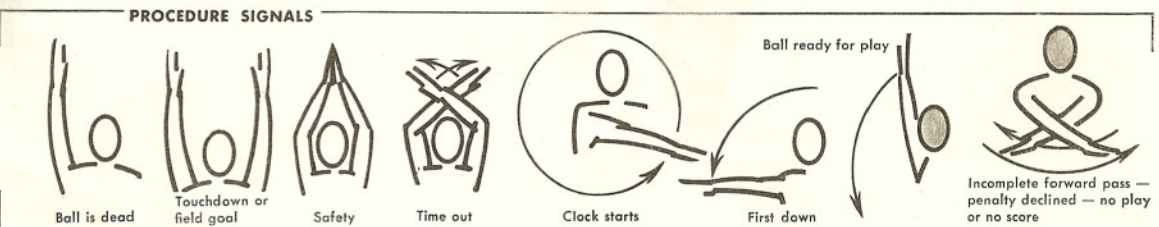

ENJOY COKE!

REG. U.S. PAT. OFF.

CUBBERLEY COACHING STAFF

Head Coach: Bud Presley
Line Coach: Len Doster
Backfield: Tom Crawford
End Coach: Clay Henry

CUBBERLEY

No.	Player	Pos.		
14	Don Castle	QB	48	Artie Fields HB
12	Bill Pietsch	QB	16	Dale Stinke HB
78	Pete Shambora	QB	20	Bill Bickenbach HB
88	Steve Brown	QB	21	Fred Benjamin HB
34	Tim Morin	FB	35	Henry Brown E
84	Odis Hamilton	FB	77	Dick Clay E
19	Kent Weber	HB	83	Pete Habley E
37	Tom Horsley	FB	81	Bruce Bellandi E
22	Bob Ballard	HB	85	Dan Washer E
40	Gil Moore	HB	80	Tom McDougal E
41	Kim Bradley	HB	81	Pete Singler E
				Scott Douglas E
			65	Walt Moony E
				Larry Ziebell E
			52	Buddy Mitchell C
			50	Herm Mister, Jr. C
			51	John Anderson C
			67	Norm Schlosser T
			79	Al Sira T
			62	Steve Headley T
			73	Jerry Mason T
				Rick Nelson T
			53	Russ Borthwick G
			68	Rick McCann G
			64	Ken Mathis G
			71	Ken Silveria G
			72	Charles Wunder G
			70	Bill McGoldrick G
			56	Bob Blumenthal G
			63	Jerry Christensen T
			36	Bob Clniglio G

COPYRIGHT 1959, THE COCA-COLA COMPANY