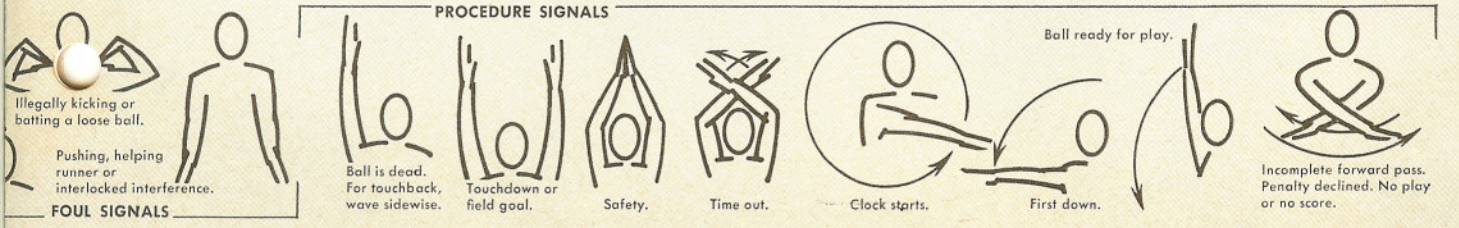

CALL FOR COKE!

REG. U.S. PAT. OFF.

CUBBERLEY VARSITY FOOTBALL ROSTER

Head Coach: Len Doster
Line Coach: Dale Summers
Clarence Merkley
Robert Bow

No.	Name	Pos.
12	Pletsch, Bill	QB
14	Shambora, Pete	QB
16	Steinke, Dale	WB
19	Fihn, Mike	QB
20	Bickenback, Bill	HB
21³⁵	Davis, Richard	FB
22	Brown, Steve	HB
34	Morin, Tim	FB
35¹⁸	Nakata, John	QB
37	Horsley, Tom	FB
40	Ruff, Kerby	WB
48⁸⁸	Oliver, John	T
50	Meister, Herm	G
52⁸⁶	Anderson, John	C
62	Silveira, Ken	G
64	Wunder, Charles	G
66	Thompson, Bill	T
67⁶⁴	Milner, Bruce	G
68	McCann, Mitch	G
72	Lee, Melvin	T
73	Wipff, Ken	G
77	Thompson, Tom	T
78⁶⁵	McLane, John	T
79	King, Nat	T
80	Hart, Bill	E
81	Brown, Dan	E
83	Bowen, Don	E
84	Mason, Ralph	E
85	Rhodes, Lee	E
86⁸²	Heinrich, Bob	E
88	Parsons, Mike	E

79 MATHIS T
63 CHARUE HENDERSON G
48 RAMON TRUE T