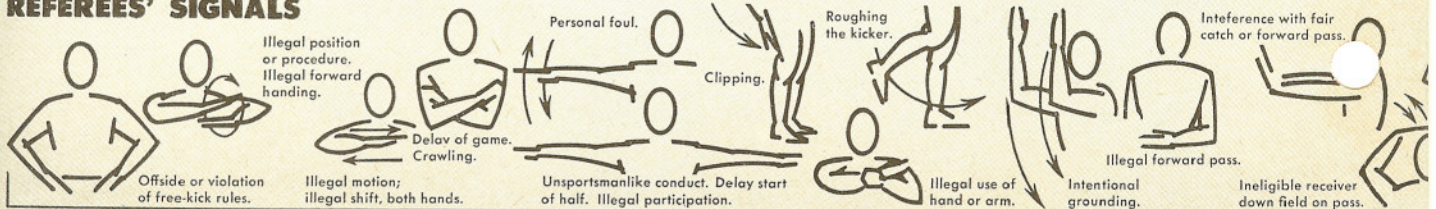

John Oliver

John McLane

Ron Fihn

REFRESHED!

Coaches: Al Mercer, Jim Fairchild
 Les Atterbery
 Managers: Jim Preston, Jim Gray,
 Gary Lounsberry

REFEREES' SIGNALS

18 SW

CALL FOR COKE!