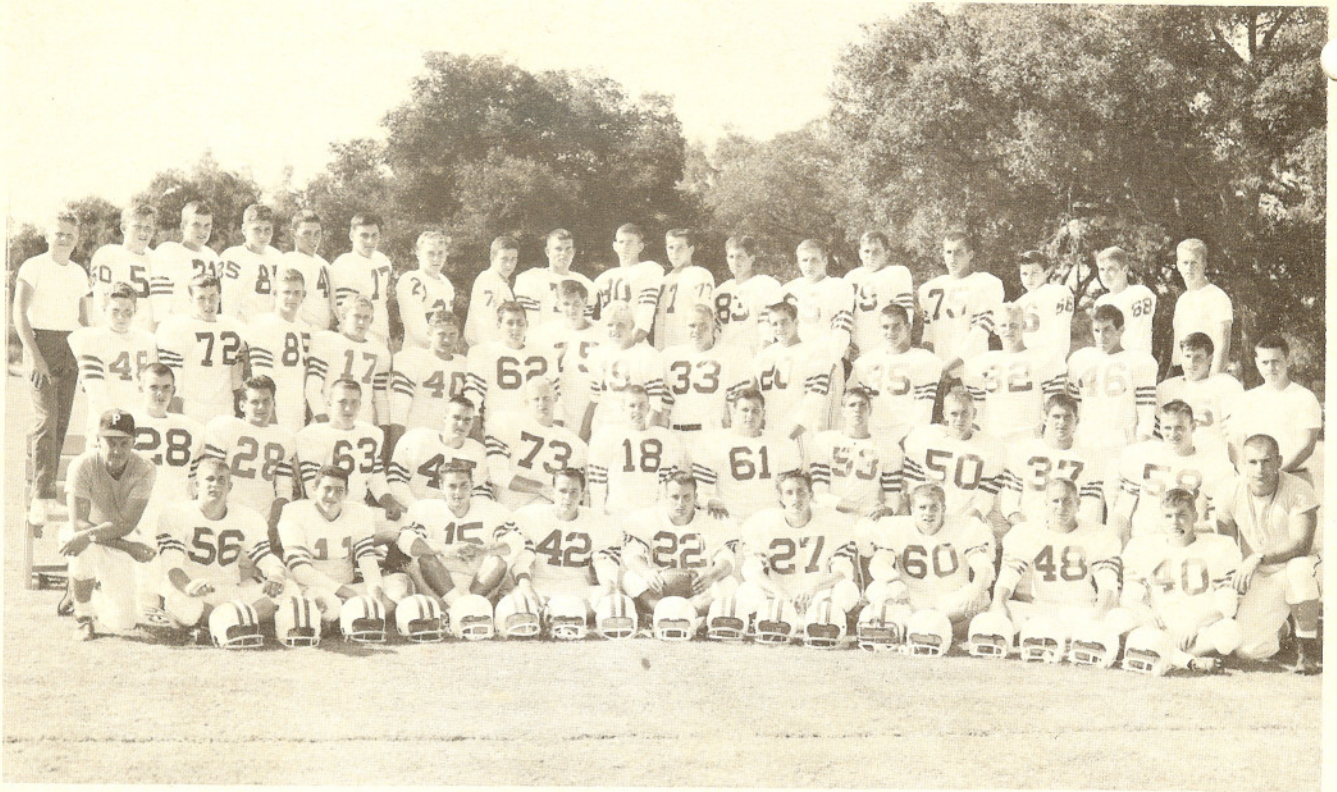

PALO ALTO HIGH SCHOOL VARSITY FOOTBALL TEAM