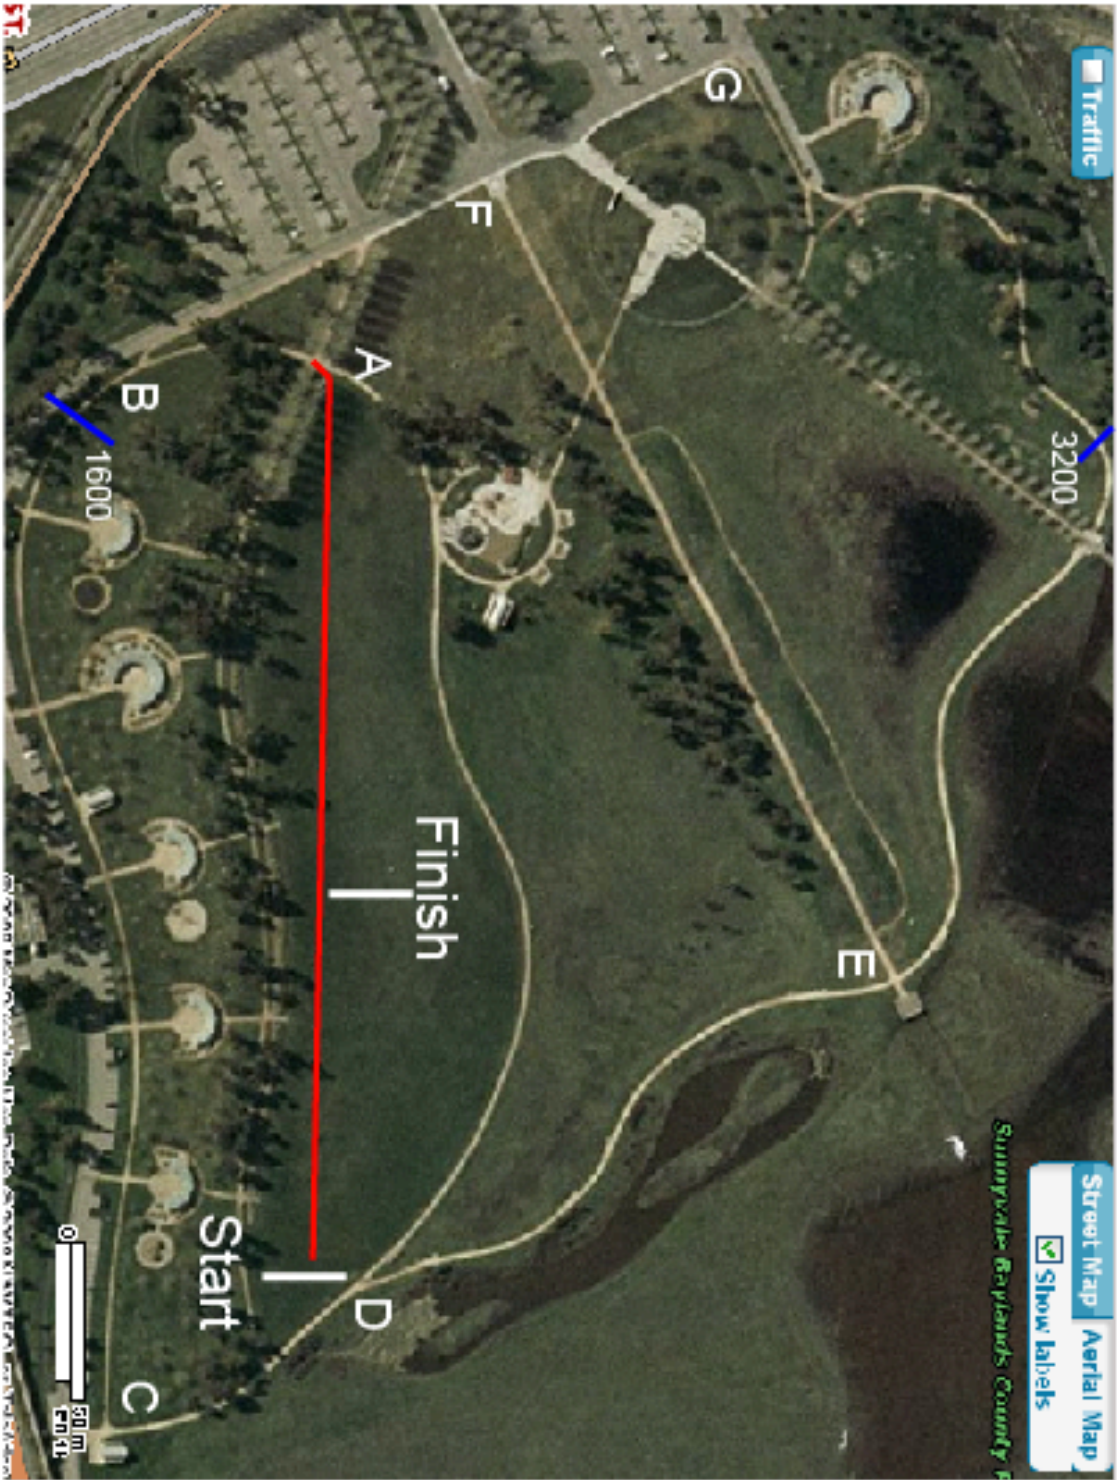

5000 METERS

5k Course Map

Start-A-B-C-D-A-B-1600-C-D-E-F-G-3200-E-D-C-B-A-D-Finish