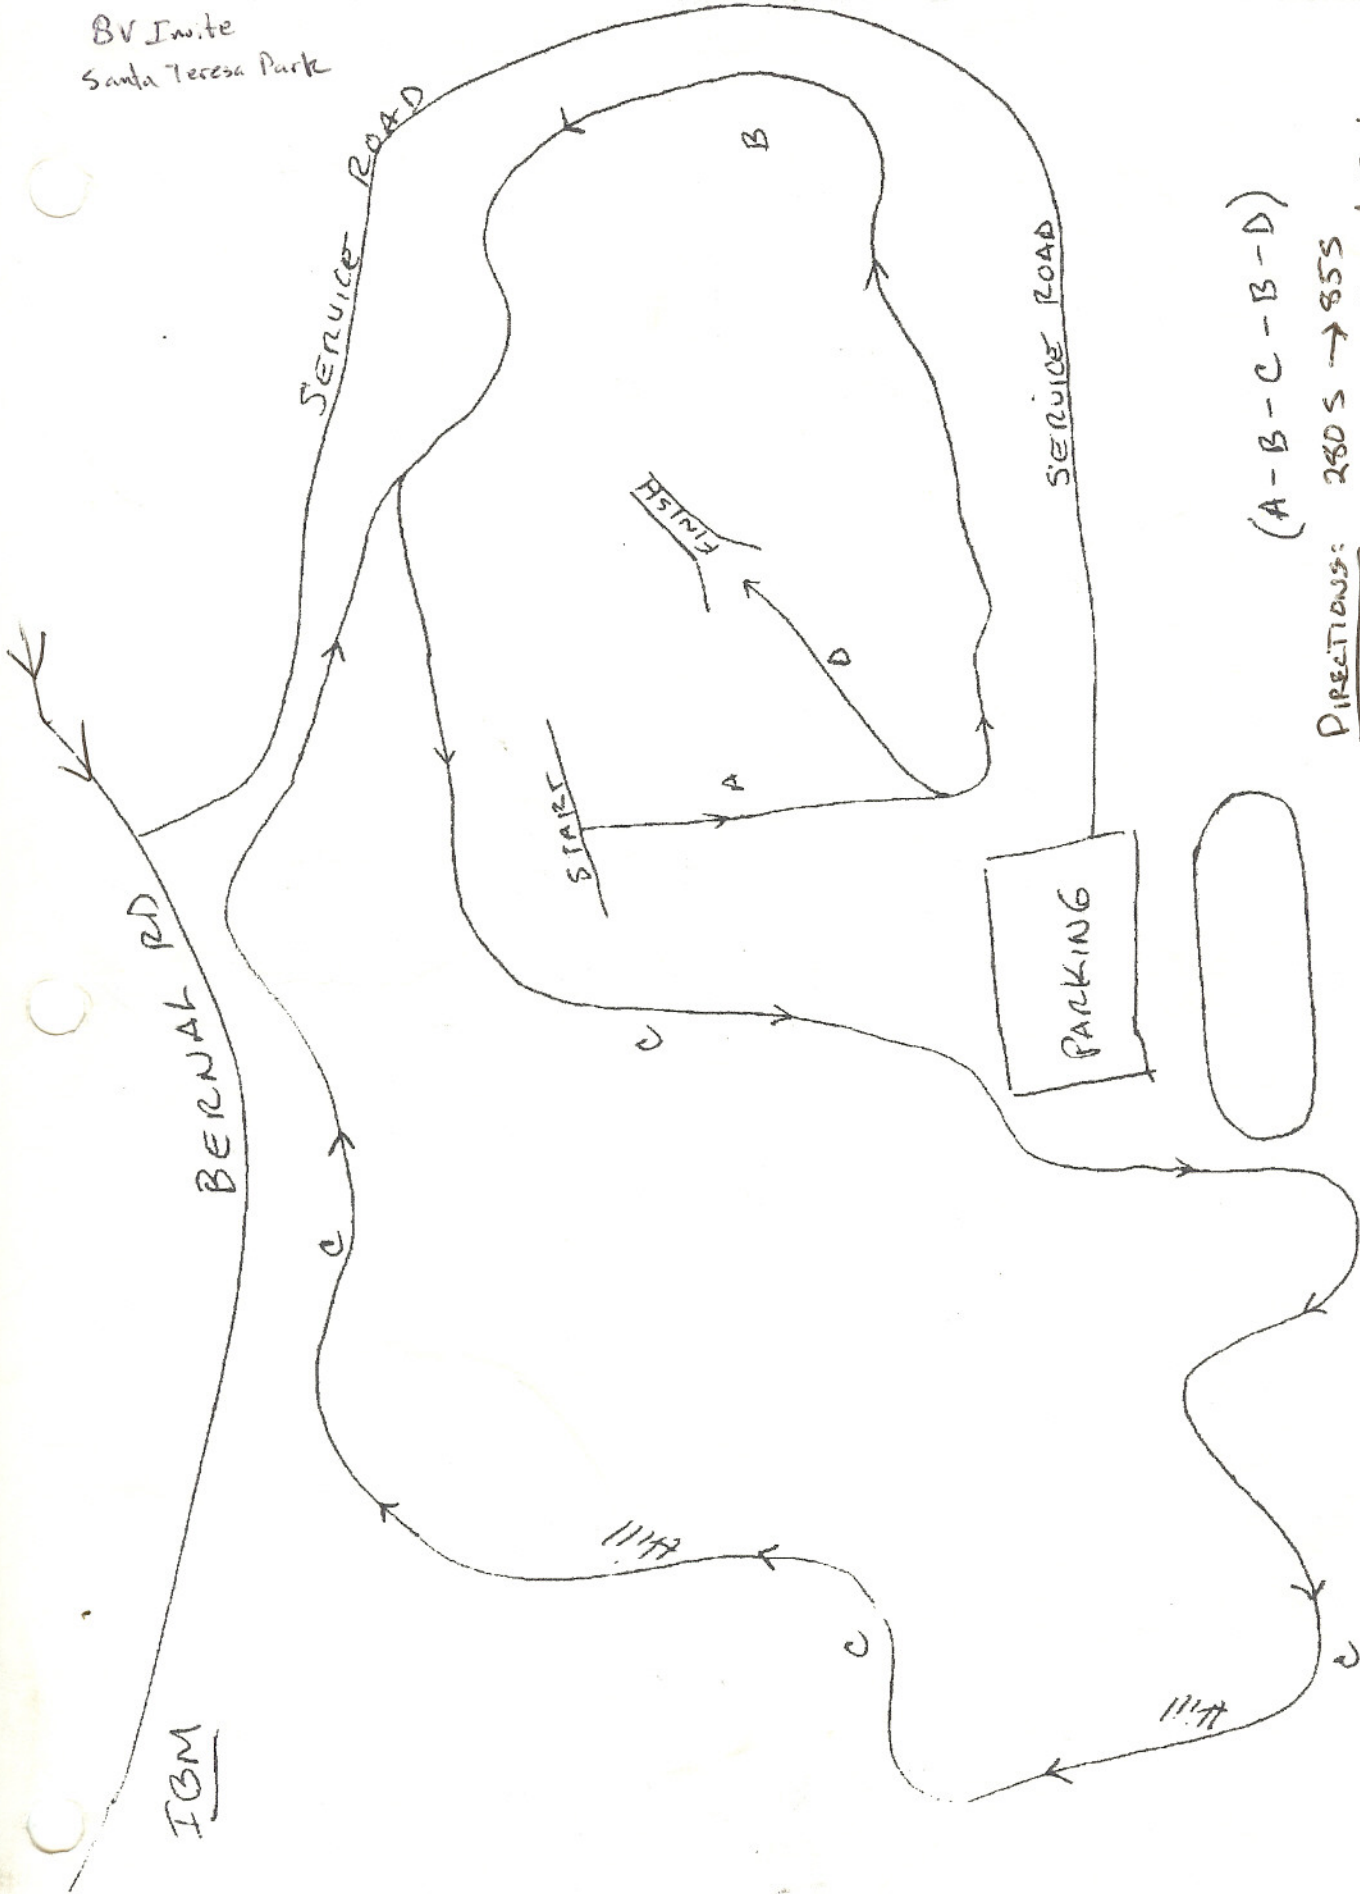

BV Invite
Santa Teresa Park

(A - B - C - B - D)

DIRECTIONS:

280 S → 855

85 to Cottle Rd Exit

R @ Cottle

L @ Santa Teresa (2nd Int)

R @ Bernal (1.5 miles)

After STOP sign, gate on L