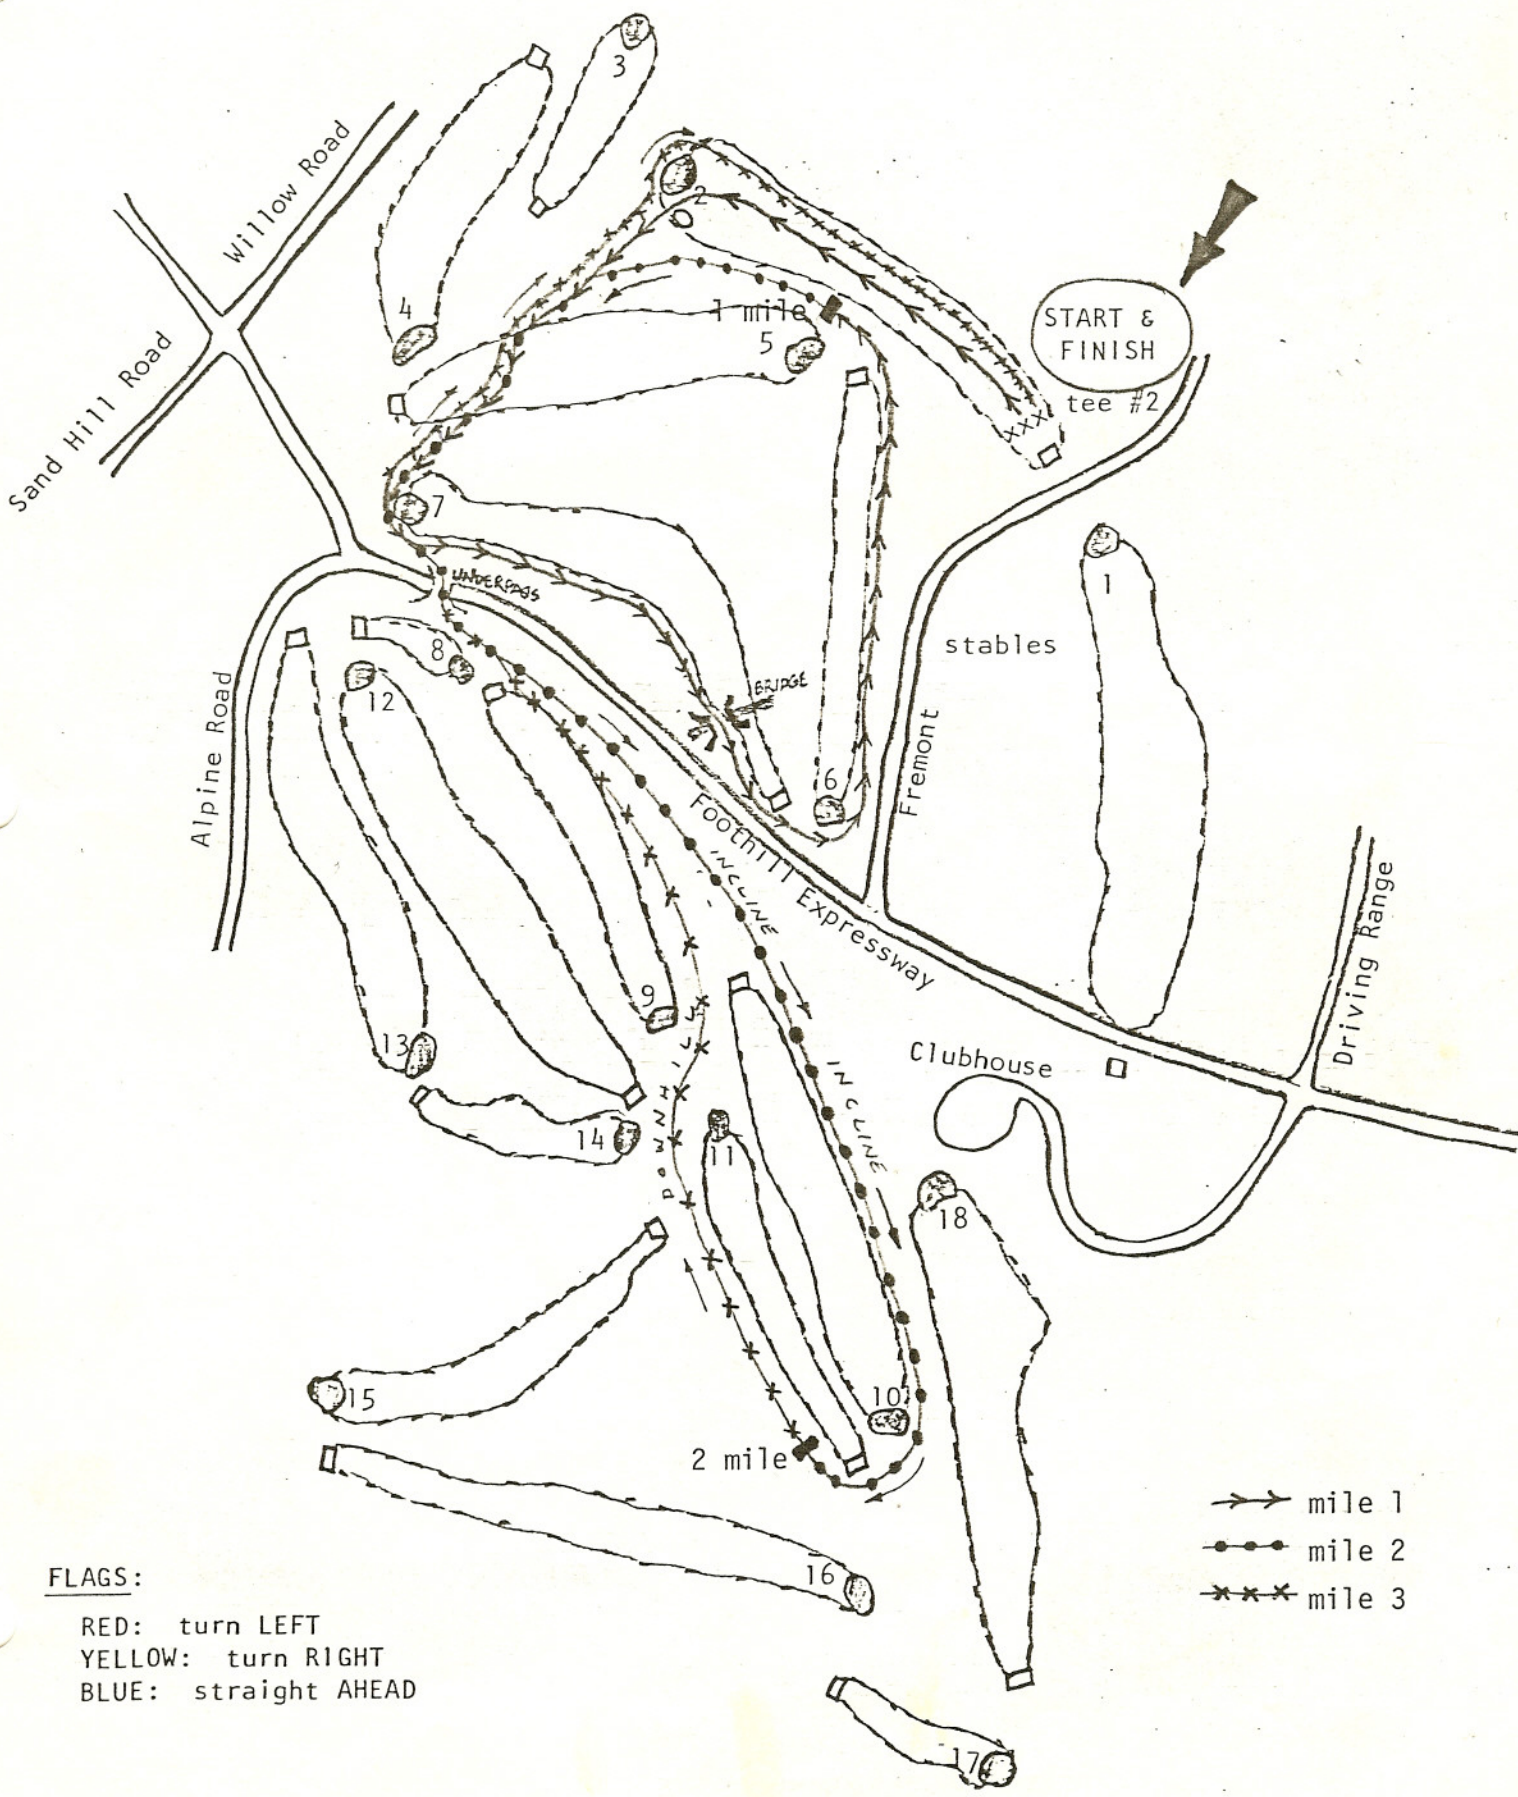

STANFORD UNIVERSITY
3.0 MILE COURSE
STANFORD GOLF COURSE

START & FINISH
tee #2

1 mile

2 mile

- mile 1
- mile 2
- xxx mile 3

FLAGS:

- RED: turn LEFT
- YELLOW: turn RIGHT
- BLUE: straight AHEAD