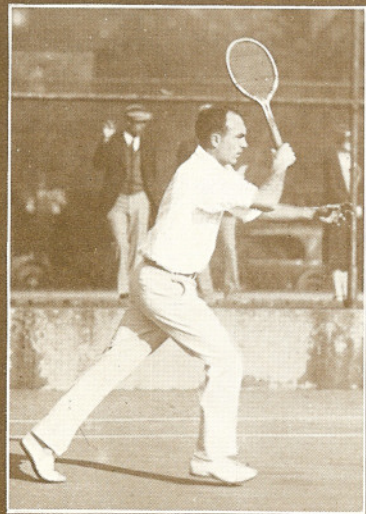

CORTELYOU
ATHLETIC MANAGER

CHACE
BASEBALL MANAGER

NICHOLS
GRADUATE MANAGER

LITTLE
TRACK MANAGER

VOLTZ
TRAINER

MAYLON LOYND
BASEBALL CAPTAIN

CARL ZAMLOCH
BASEBALL COACH

HARRISON

STOWE

CHANDLER

STANFORD FRESHMAN TRACK SQUAD

THE BIG MEET

TRACK Teams of California and Stanford are meeting today in their thirty-third annual dual meet. The two squads are apparently of about equal strength and there is a possibility that the relay will decide the winner just as it did last year.