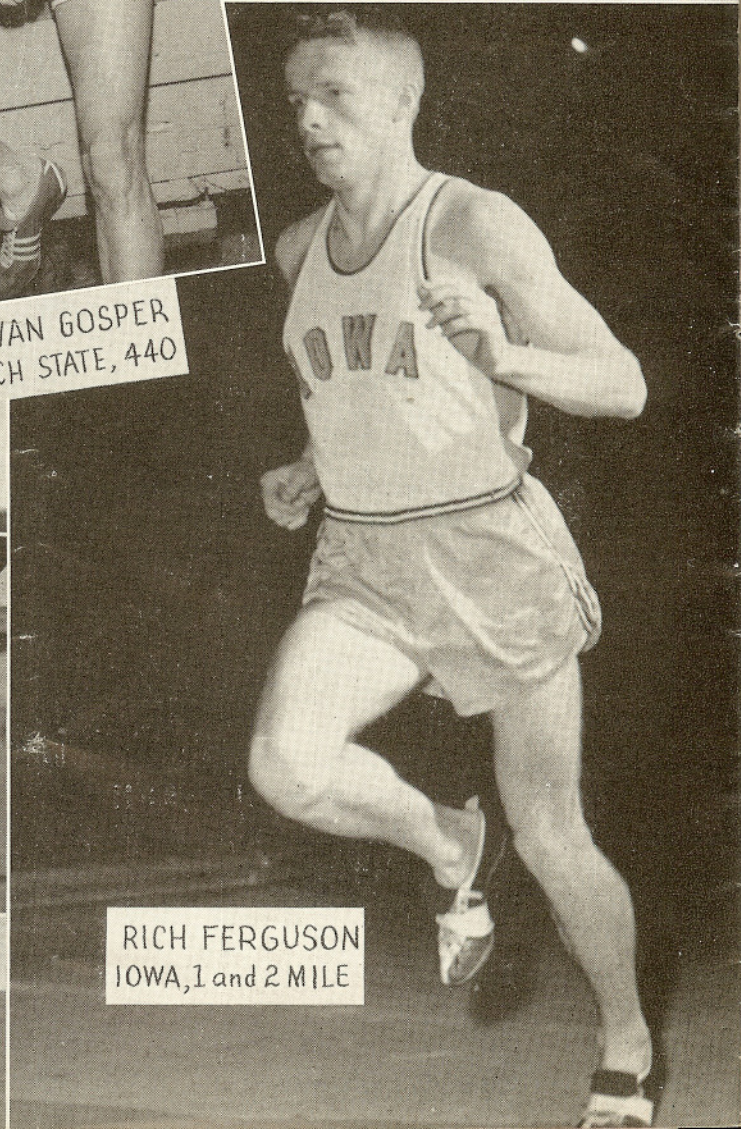

JIM BAILEY
OREGON, 880

RICH FERGUSON
IOWA, 1 and 2 MILE