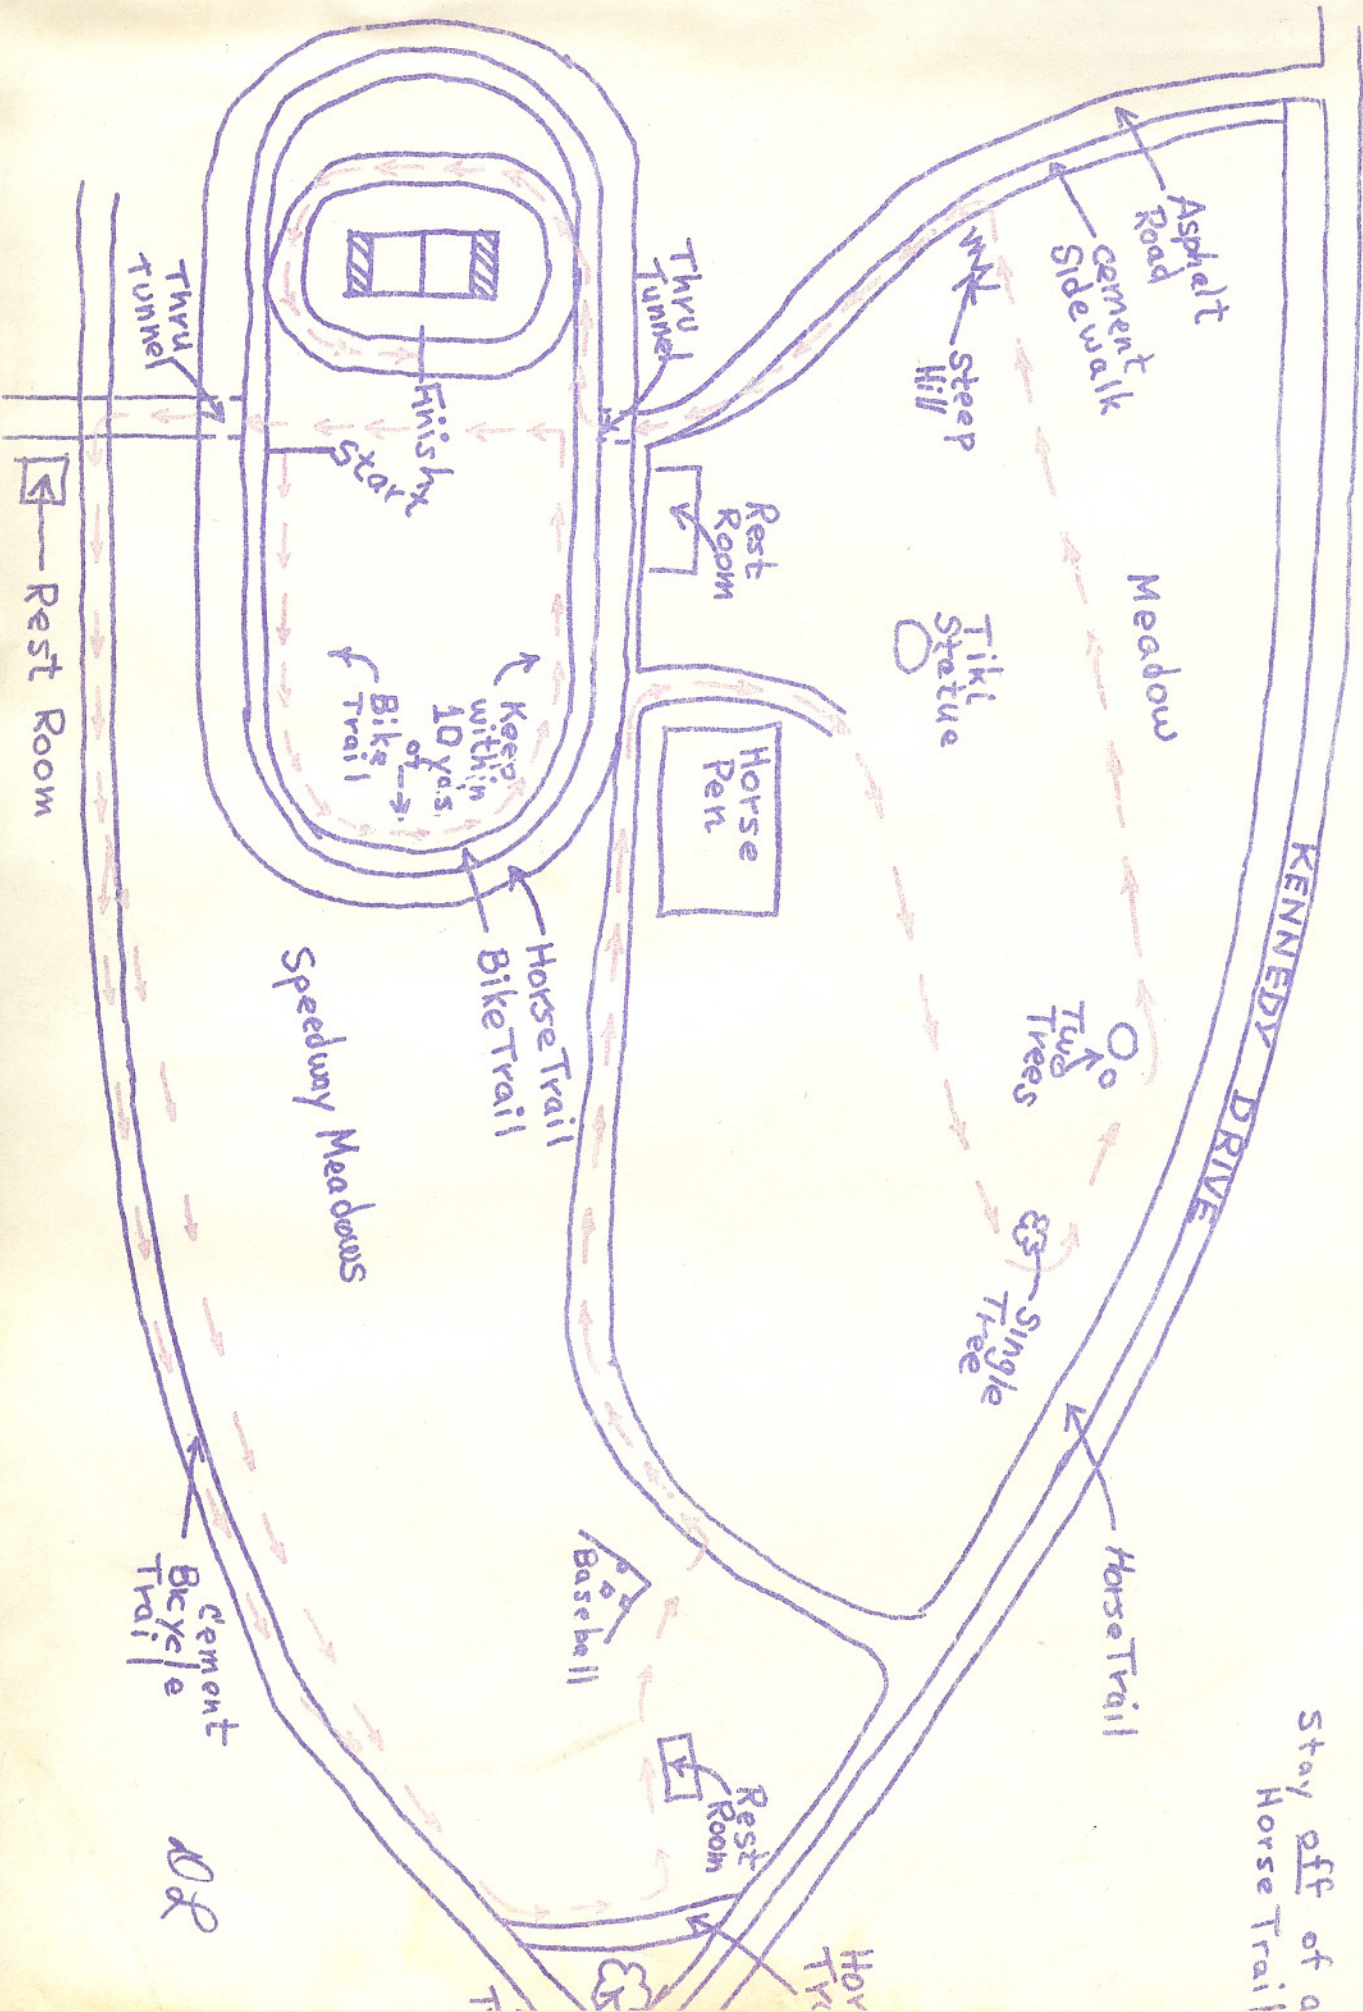

Revised  
9/28/70

# Golden Gate Park Course $\approx$ 2.5 mi.

Stay off of  
Horse Trail

OR