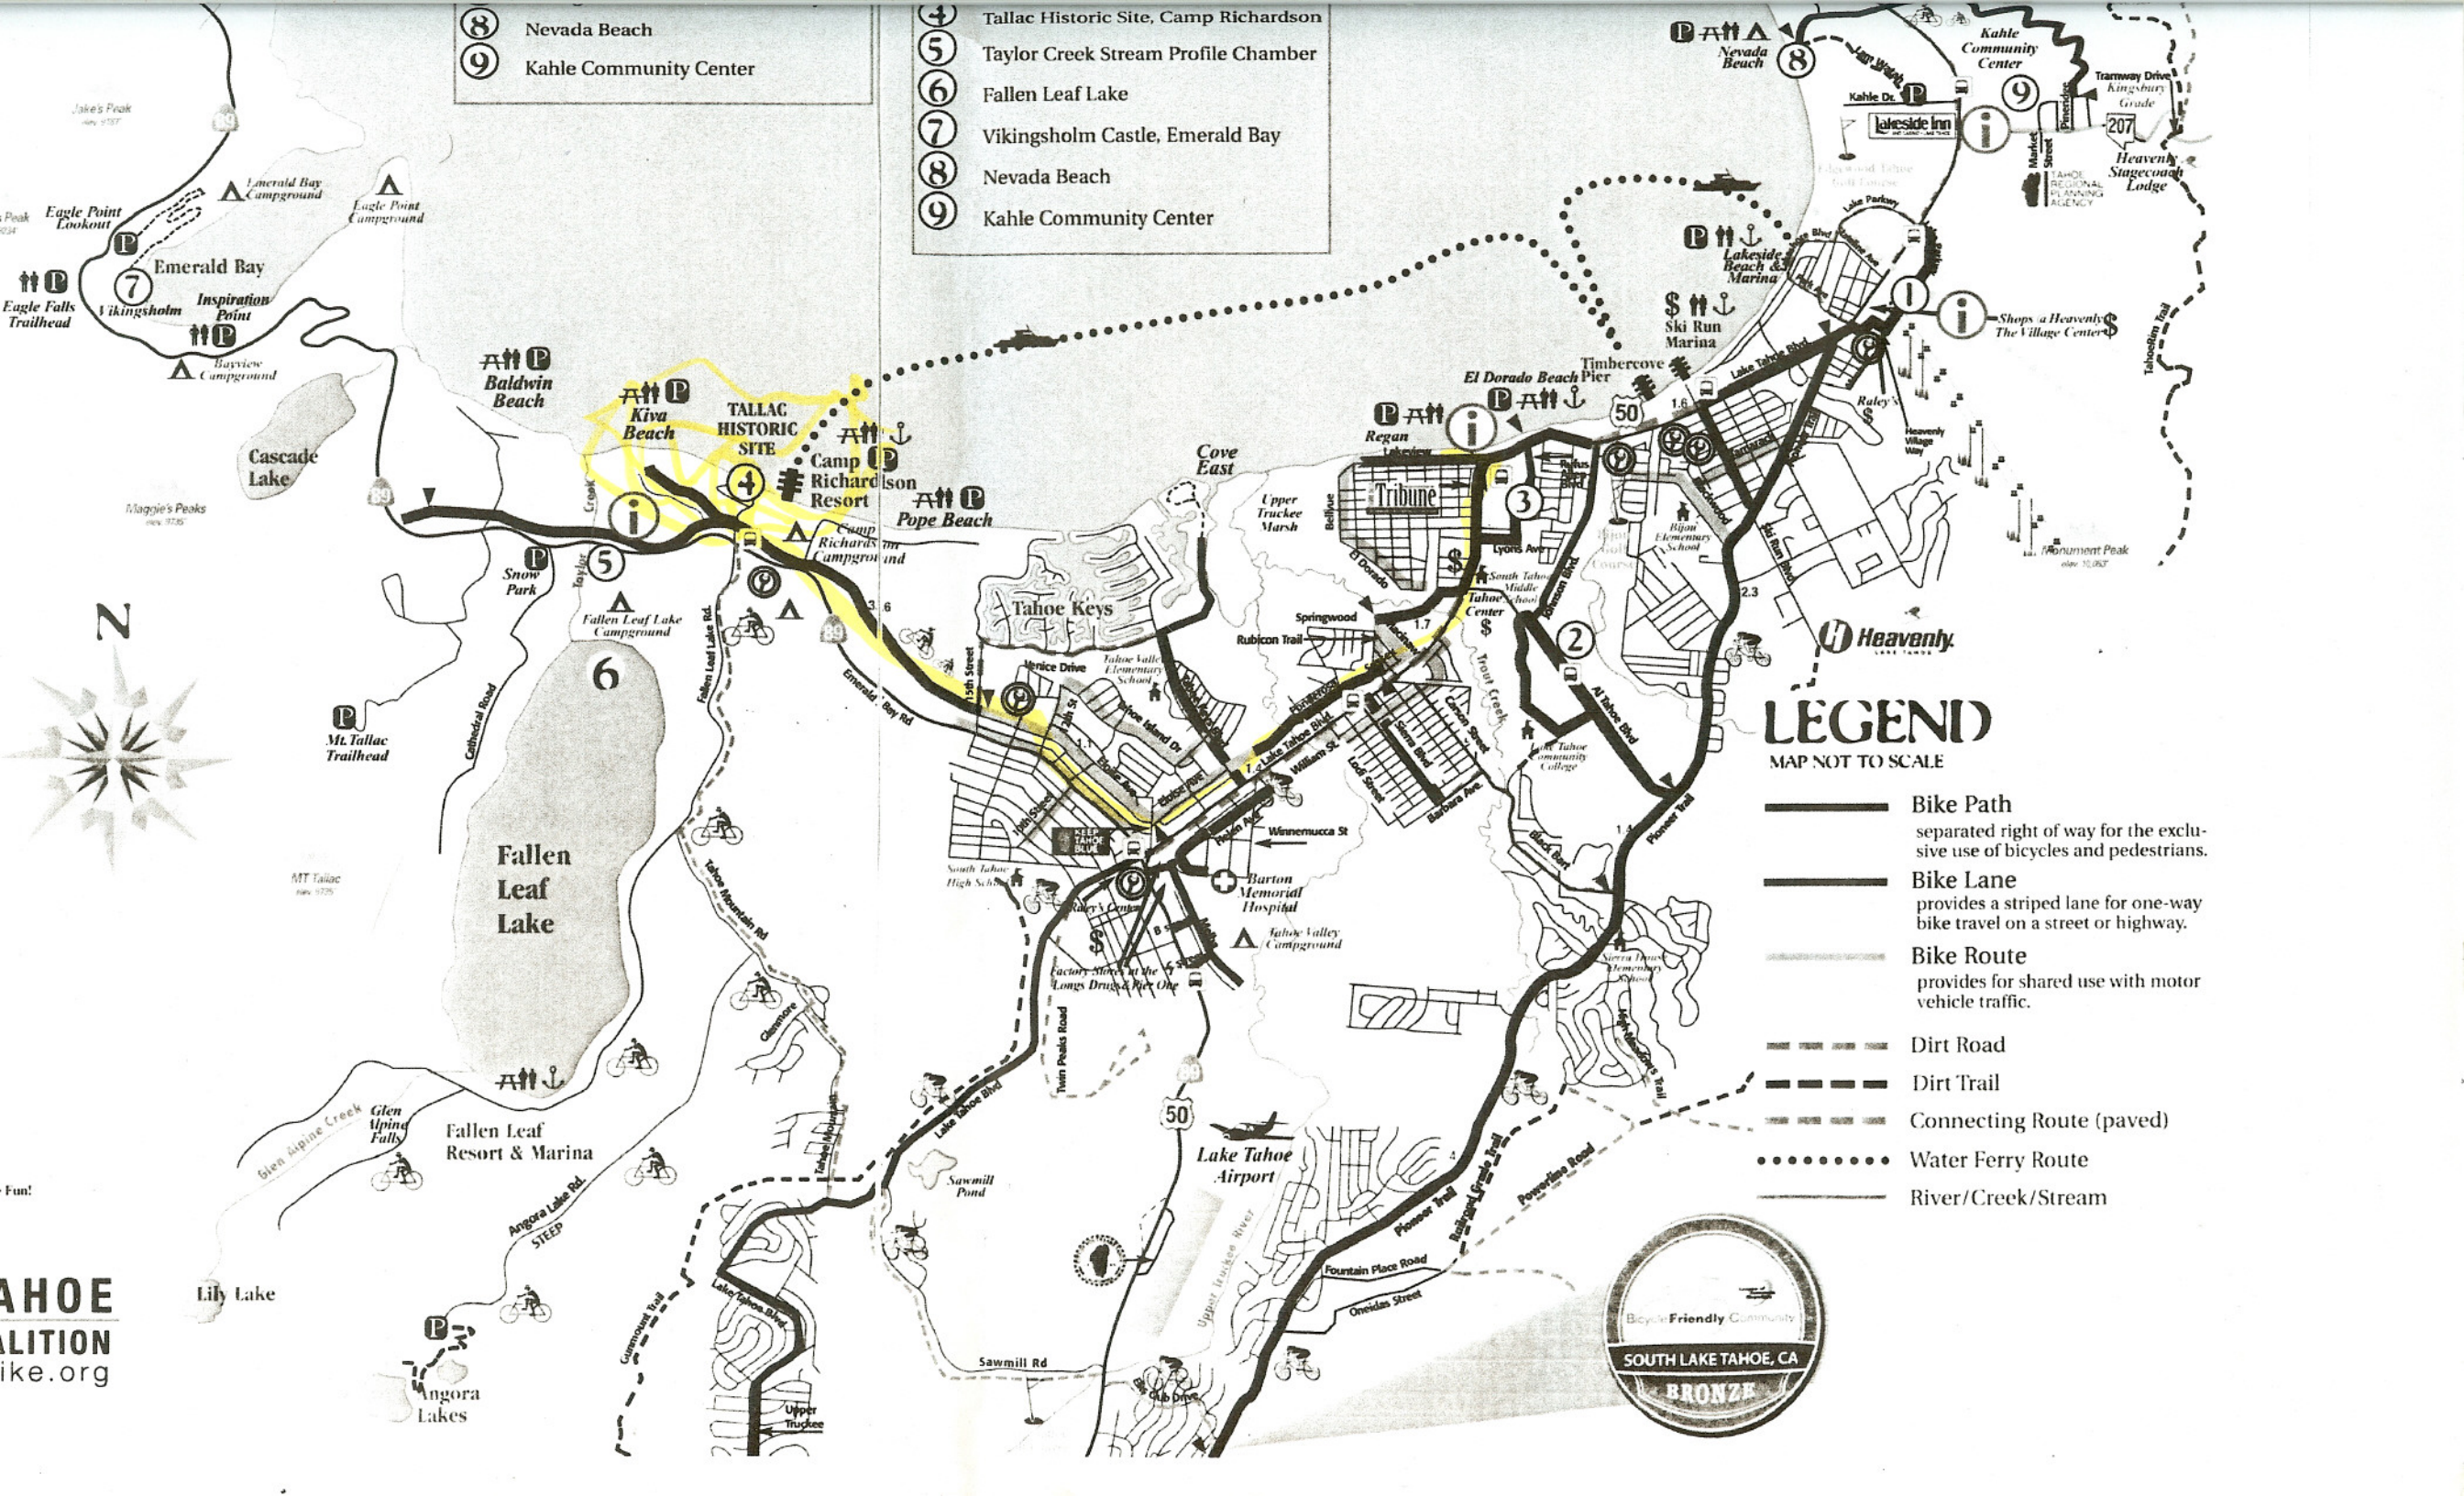

- 8 Nevada Beach
- 9 Kahle Community Center

- 4 Tallac Historic Site, Camp Richardson
- 5 Taylor Creek Stream Profile Chamber
- 6 Fallen Leaf Lake
- 7 Vikingsholm Castle, Emerald Bay
- 8 Nevada Beach
- 9 Kahle Community Center

LEGEND

MAP NOT TO SCALE

- Bike Path**
separated right of way for the exclusive use of bicycles and pedestrians.
- Bike Lane**
provides a striped lane for one-way bike travel on a street or highway.
- Bike Route**
provides for shared use with motor vehicle traffic.
- Dirt Road**
- Dirt Trail**
- Connecting Route (paved)**
- Water Ferry Route**
- River/Creek/Stream**