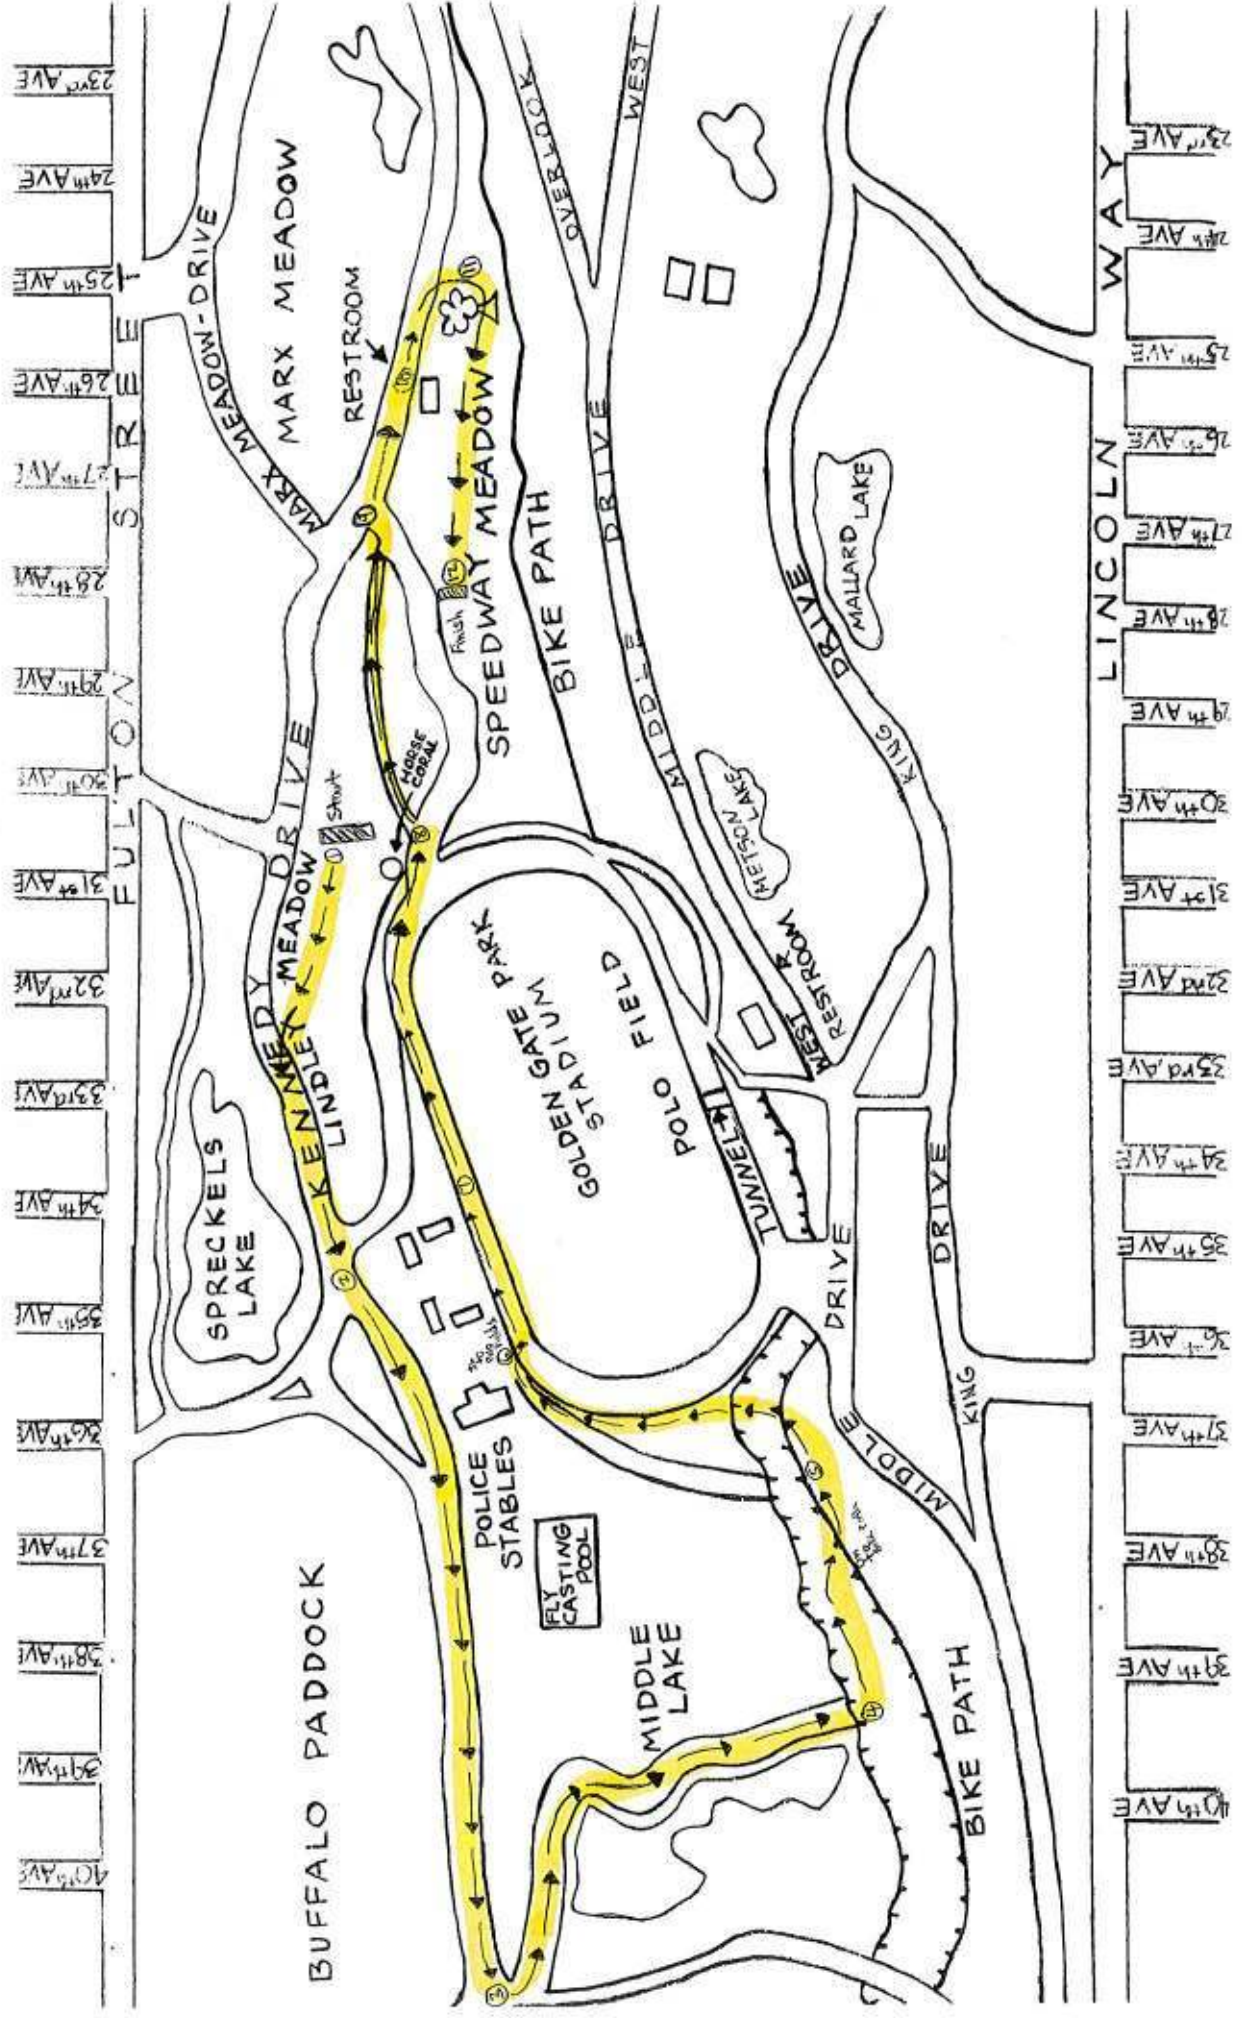

LOWELL INVITATIONAL FROSH-SOPH 2.13 mi. COURSE

SEQUENCE: 1-2-3-4-5-6-7-8-9-10-11-12