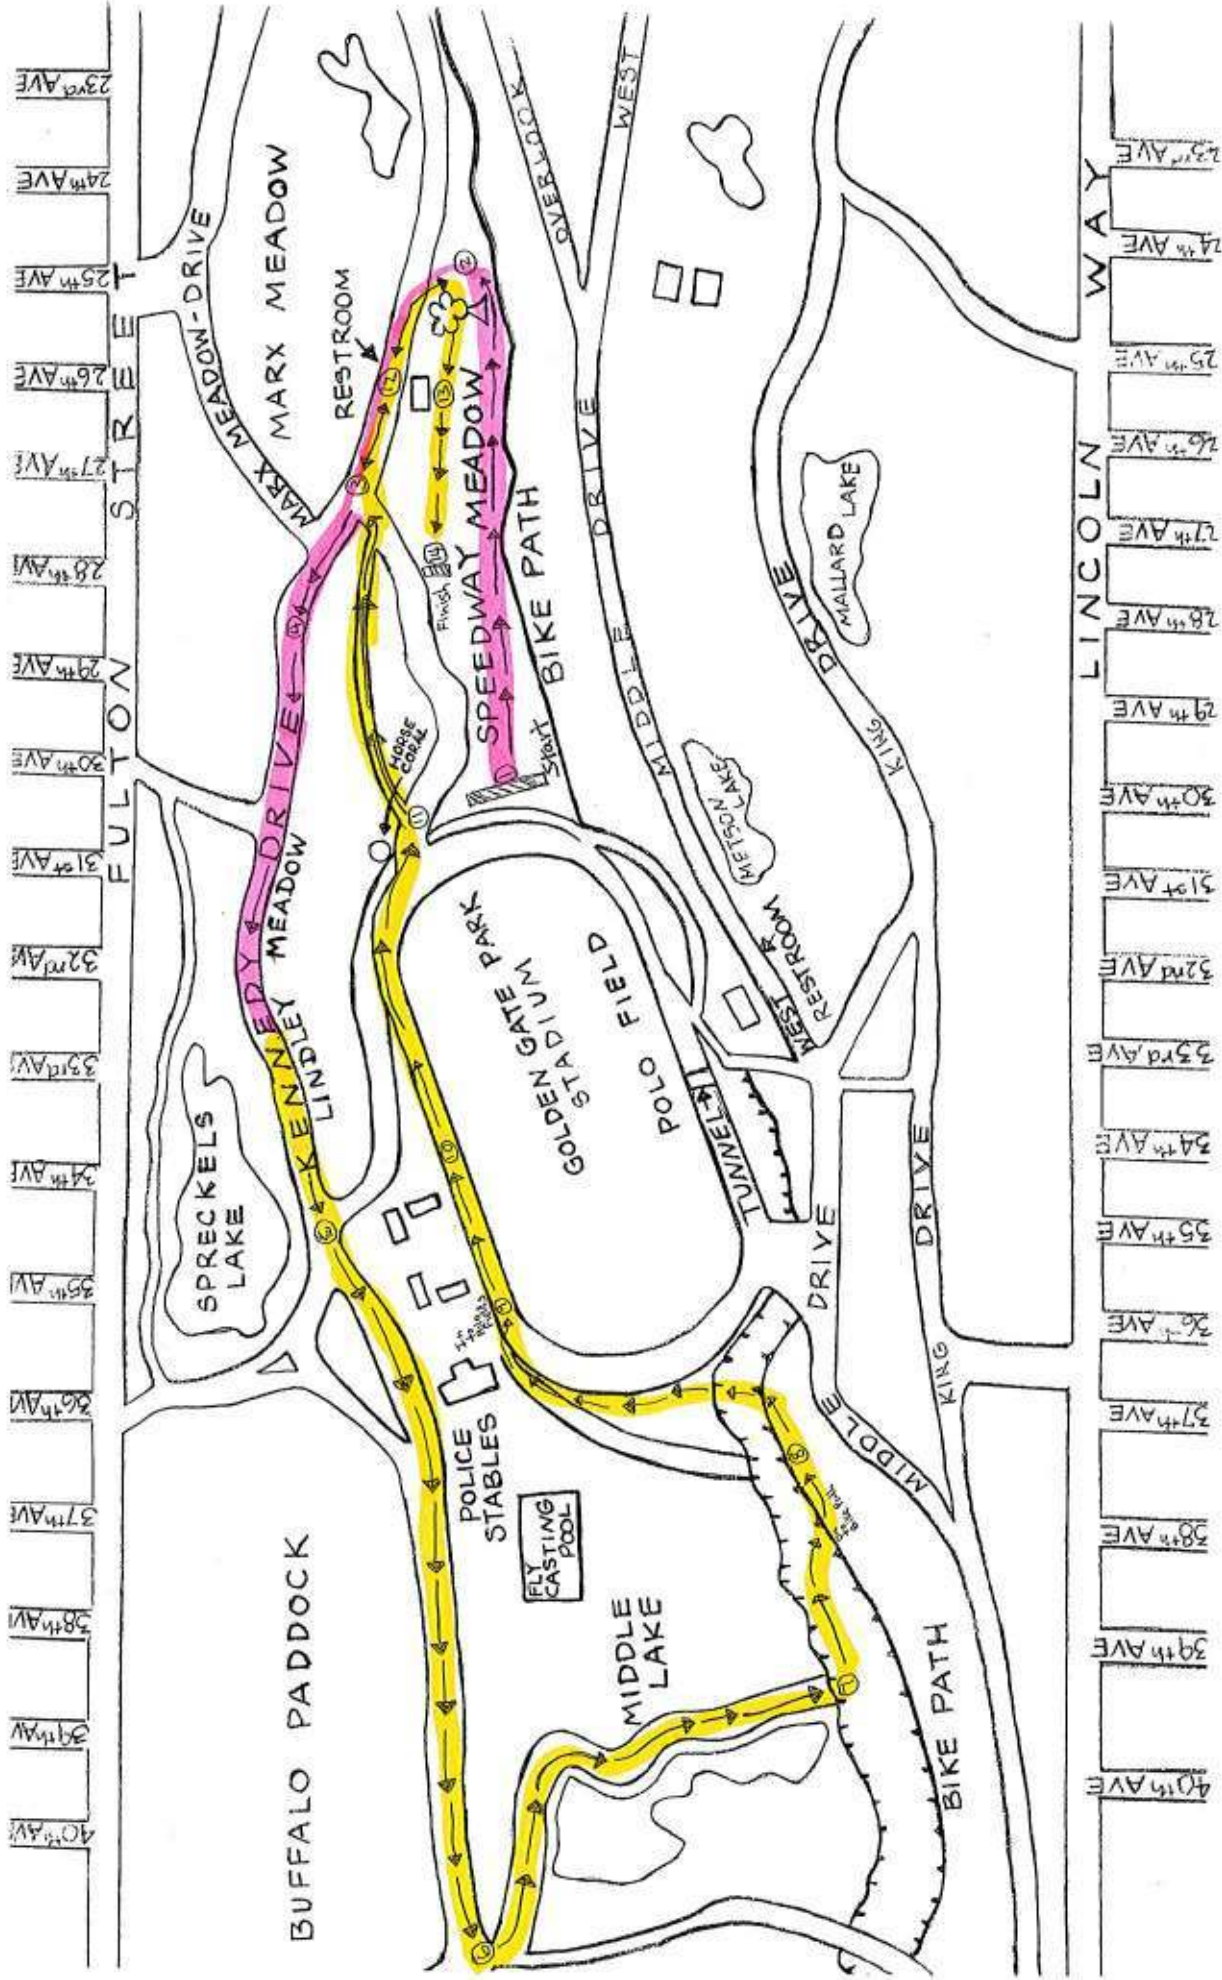

LOWELL INVITATIONAL VARSITY 2.93 mi. COURSE

SEQUENCE: 1-2-12-3-4-5-6-7-8-9-10-11-3-12-2-13-14

Frosh Boys 1		Frosh Boys 2		F/S Girls 1		F/S Girls 2	
Palo Alto	24	James Logan	23	San Ramon Valley	26	Bella Vista	24
Archbishop Riordan	20	Hillsdale	22	Lowell	23	Palo Alto	23
Junipero Serra	18	San Ramon Valley	21	Granite Bay	21	Joseph A. Gregori	20
Woodside Priory	17	Evergreen Valley	15	James Logan	18	SF University	18
Newark Memorial	16	SF University	15	Westmoor	18	St. Francis-Mt. View	17
S.H. Cathedral	15	Lincoln - Stockton	14	Carlmont	16	Lincoln - Stockton	16
Abraham Lincoln - S.F.	13	Tamalpais	9	Mills	16	Newark Memorial	16
Lowell	13	Granada	11	Bear Creek	15	Antioch	14
Nueva	12	M.L.King-Riverside	11	Oakmont	14	Tamalpais	14
Menlo Atherton	12	Escalon	10	Woodside	14	Evergreen Valley	13
Design Tech	11	Oakmont	10	Granada	12	Hughson	12
Stuart Hall/Convent	11	San Benito	10	Menlo Atherton	11	Alameda	11
Alameda	10	Granite Bay	9	Woodside Priory	11	Hillsdale	10
Aragon	10	Joseph A. Gregori	9	Nueva	10	Stuart Hall/Convent	10
Crystal Springs	10	Albany	7	Harker	9	Los Altos	9
Woodside	10	Grace Davis	7	Mercy-Burlingame	9	S.H. Cathedral	9
Mills	9	Half Moon Bay	7	San Benito	9	Sir Francis Drake	9
Urban	9	Bear Creek	6	Grace Davis	8	M.L.King-Riverside	8
Carlmont	7	Hughson	6	Mountain View	8	El Dorado	7
Sequoia	6	Mountain View	6	Urban	8	Fred C. Beyer	7
Westmoor	6	Harker	6	Abraham Lincoln - S.F.	6	Aragon	6
Geo.Washington-S.F.	3	James Lick	5	El Camino-SSF	5	Galileo	6
San Lorenzo	2	Piner	5	Livermore	5	Albany	5
San Mateo	2	Santa Teresa	5	San Mateo	5	Half Moon Bay	5
El Camino-SSF	1	Fred C. Beyer	4	Crystal Springs	4	Luis Valdez	5
		Luis Valdez	4	Piner	4	Sequoia	5
		Roseland University	4	San Lorenzo	4	Phillip & Sala Burton	4
		Sir Francis Drake	3	Design Tech	2	Roseland University	4
		Watsonville	3	Escalon	1	Roberto Cruz	3
		Roseville	2	Watsonville	1	Jefferson	2
						Santa Teresa	1
	267		269		313		312
Soph Boys 1		Soph Boys 2		NV Boys 1		NV Boys 2	
Palo Alto	28	James Logan	24	James Logan	33	Joseph A. Gregori	29
Lincoln - Stockton	19	Junipero Serra	20	San Ramon Valley	21	Palo Alto	28
Escalon	18	Antioch	16	Carlmont	19	Los Altos	19
Oakmont	15	Westmoor	15	Mountain View	18	Menlo	19
Mills	13	Los Altos	14	Westmoor	18	Ukiah	17
Granite Bay	12	Joseph A. Gregori	12	Abraham Lincoln - S.F.	16	Bay School	16
M.L.King-Riverside	12	San Ramon Valley	12	Villa Park	16	Granada	15
Carlmont	11	Granada	11	Oakmont	15	San Benito	14
Stuart Hall/Convent	11	Fred C. Beyer	10	Evergreen Valley	13	Mills	13
Lowell	10	Newark Memorial	10	Hillsdale	12	Junipero Serra	12
Nueva	10	San Benito	10	Bear Creek	11	S.H. Cathedral	12
SF University	10	El Dorado	9	Lowell	11	Roseville	11
Crystal Springs	9	Evergreen Valley	9	Sonoma Academy	11	Tamalpais	11
Harker	9	Luis Valdez	9	Albany	10	El Camino-SSF	10
Sir Francis Drake	9	Mountain View	8	Hughson	10	Lincoln - Stockton	10
Piner	8	Alameda	7	Menlo Atherton	10	Crystal Springs	9
El Camino-SSF	7	Galileo	7	Piner	9	Will C Wood	9
Menlo Atherton	7	Hillsdale	7	Granite Bay	8	Newark Memorial	8
Archbishop Riordan	6	Bear Creek	6	Sequoia	8	Woodside	8
Design Tech	6	Livermore	6	Nueva	7	SF University	7
Woodside	6	Roberto Cruz	5	Stuart Hall/Convent	7	Antioch	6
Aragon	4	Sequoia	5	Encinal	6	Escalon	6
Half Moon Bay	3	Santa Teresa	5	Sir Francis Drake	6	Half Moon Bay	5
Phillip & Sala Burton	3	Grace Davis	4	Jefferson	5	Urban	5
Roseland University	2	Jefferson	3	Alameda	4	Aragon	4
San Lorenzo	2	Woodside Priory	3	Archbishop Riordan	4	Livermore	4
Vanguard Prep	2	Roseville	2	Fred C. Beyer	3	Vanguard Prep	4
Watsonville	1	San Mateo	2	Harker	3	James Lick	3
		Geo.Washington-S.F.	1	Luis Valdez	3	Roseland University	3
				San Lorenzo	3	Woodside Priory	3
				Galileo	2	Grace Davis	2
				M.L.King-Riverside	2	Phillip & Sala Burton	2
				Design Tech	1		
	253		252		325		324