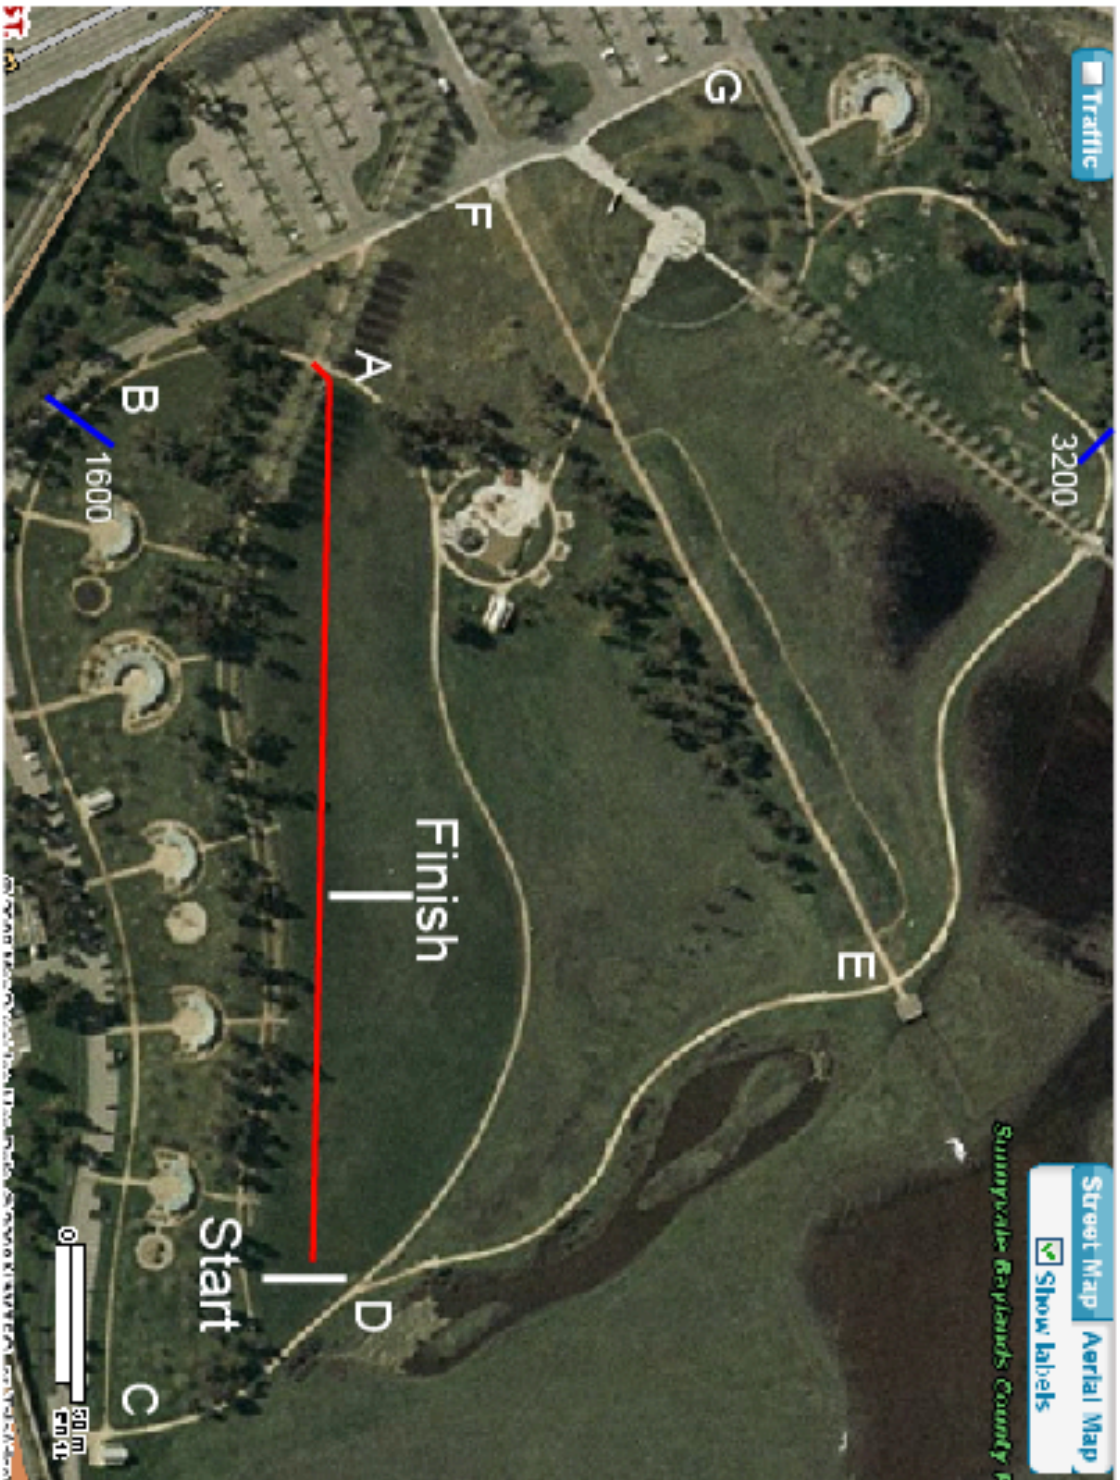

5000 METERS

5k Course Map

Start-A-B-C-D-A-B-1600-C-D-E-F-G-3200-E-D-C-B-A-D-Finish