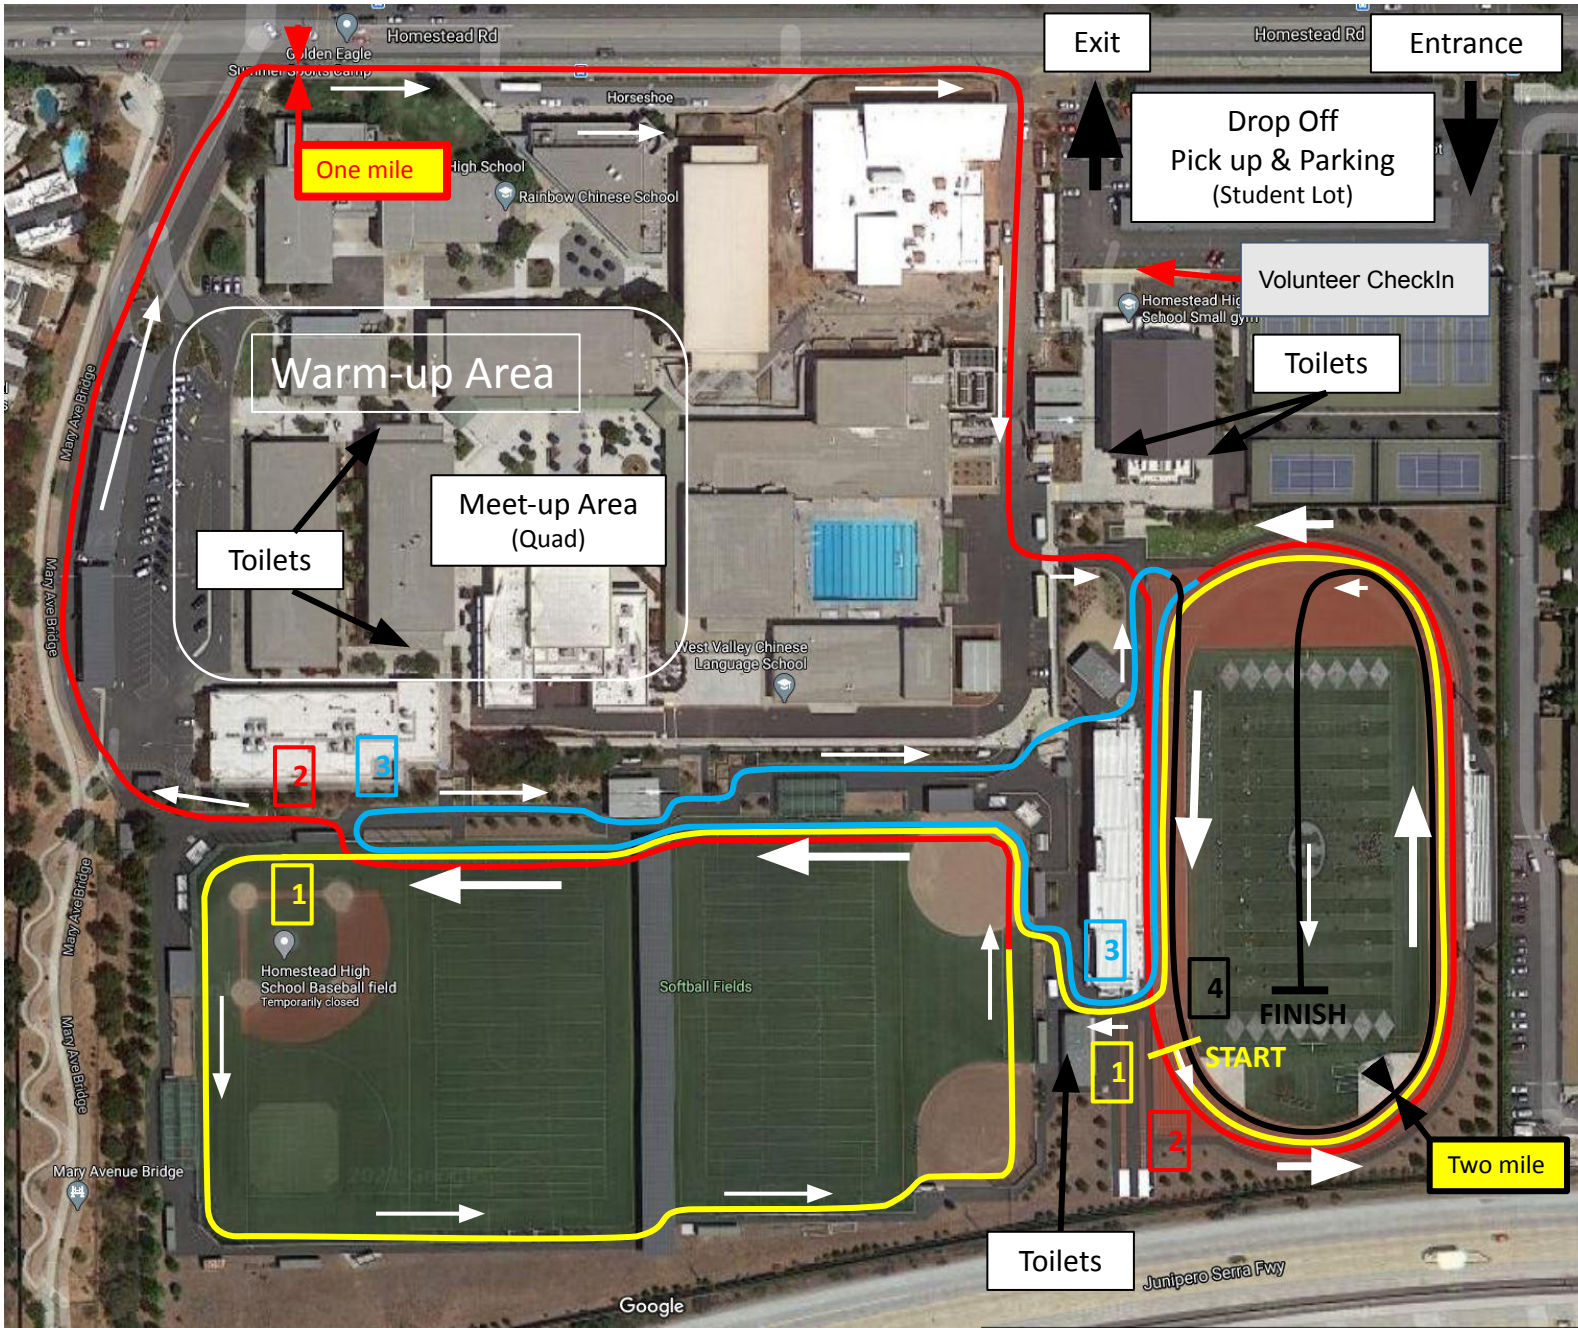

HOMESTEAD HIGH SCHOOL CROSS COUNTRY COURSE

March 6, 2021

2.2 Mile Course

- There is no distance significance to different color segments used in drawing the course.
- Colors are switched whenever course path is about to become coincident with earlier segments of the course to make course easier to read.
- All coincident segments of the course run in the same direction.

- 1st Segment
- 2nd Segment
- 3rd Segment
- 4th Segment