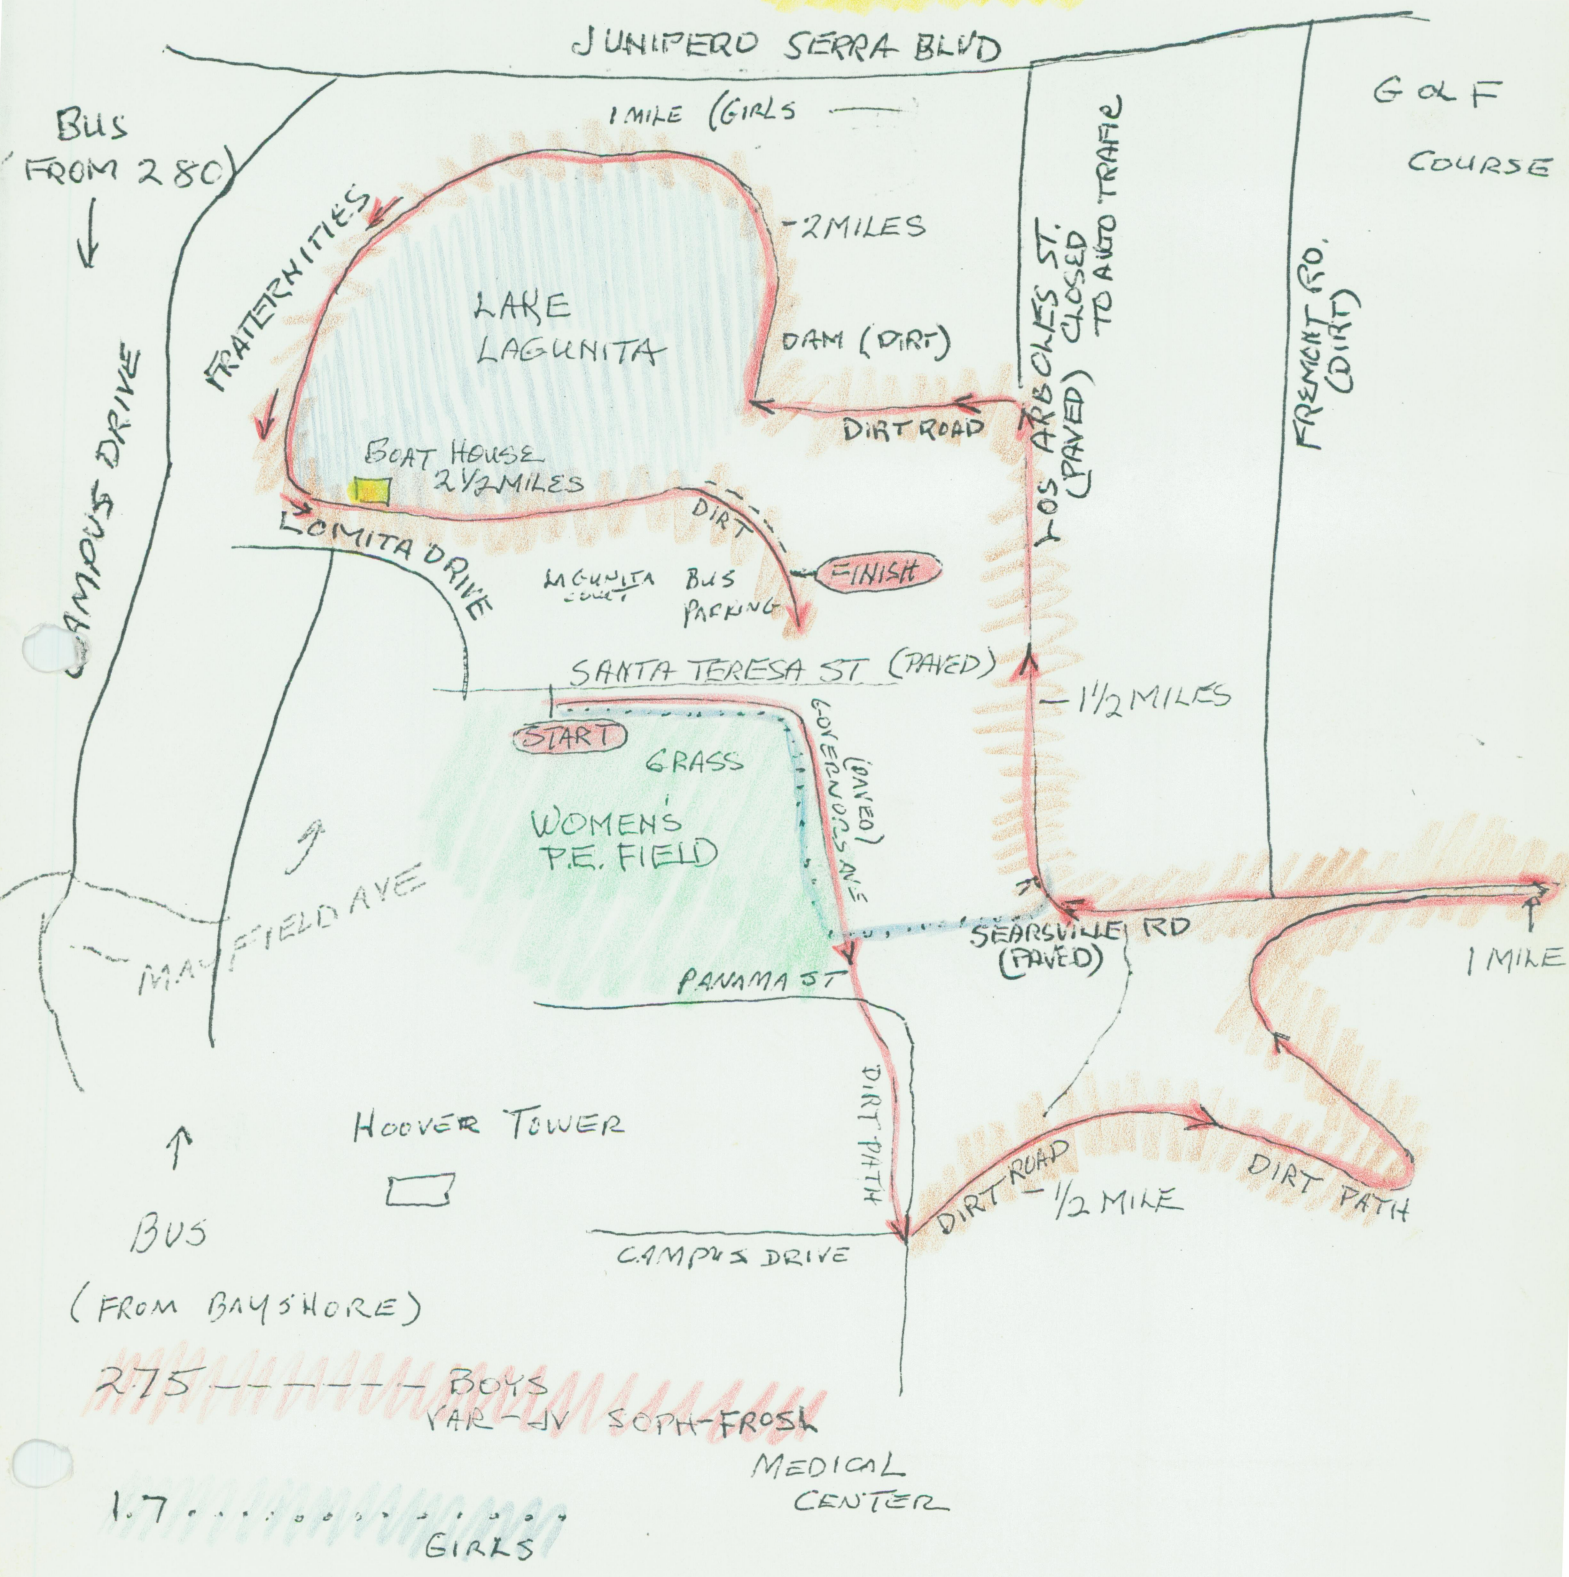

STAMFORD CROSS COUNTRY COURSE

HIGH SCHOOL

2.75 MILES

2.75 --- BOYS
VAR - JV SOPH - FROSH

1.7 GIRLS