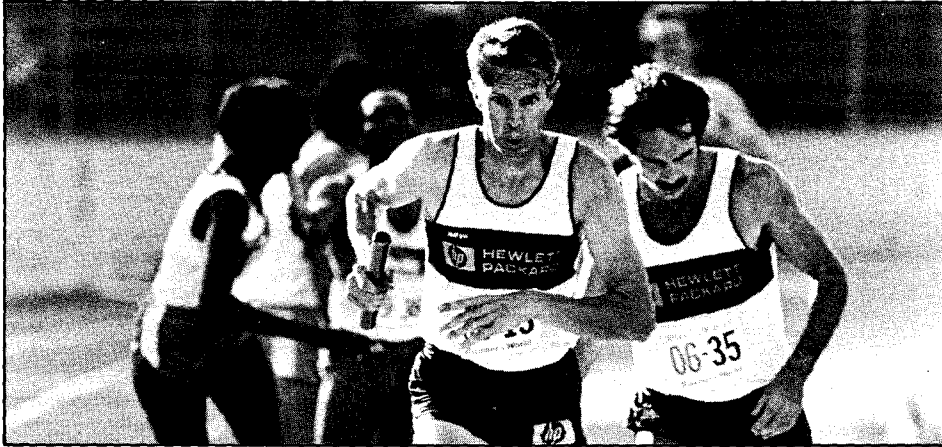

TOP 50 ALL-TIME

THREE-LAP SPRINT

Time	Team	Location	Date	Time	Team	Location	Date
2:26.4	IBM	Palo Alto	07/24/83	2:36.1	Chevron	Palo Alto	07/24/83
2:30.3	Rockwell International	Palo Alto	07/24/83	2:36.4	City of Palo Alto	Palo Alto	07/24/83
2:31.0	Fort Ord	Palo Alto	07/24/83	2:36.5	Delta Airlines	Palo Alto	07/23/83
2:31.6	Bell System	Palo Alto	07/23/83	2:36.7	Presidio	Palo Alto	07/24/83
2:31.6	Bell System	Palo Alto	07/24/83	2:36.7	Bank of America	Palo Alto	07/23/83
2:31.9	Chevron 'A'	Palo Alto	06/26/83	2:36.9	Storage Technology	Palo Alto	07/24/83
2:32.1	IBM	Palo Alto	06/26/83	2:37.8	City of Palo Alto	Palo Alto	07/23/83
2:32.1	Bank of America	Palo Alto	06/26/83	2:38.1	Chevron	Palo Alto	06/25/83
2:32.1	General Electric	Palo Alto	07/24/83	2:38.1	Pacific Telephone	Palo Alto	06/26/83
2:32.3	Rockwell International	Palo Alto	07/23/83	2:38.1	Exxon	Palo Alto	07/24/83
2:32.5	Rockwell International	Los Angeles	06/11/83	2:38.2	Lawrence Livermore	Palo Alto	06/26/83
2:32.5	Texas Instruments	Palo Alto	07/24/83	2:38.6	Presidio	Palo Alto	07/23/83
2:33.1	Fort Ord	Palo Alto	07/23/83	2:38.7	Roim 'A'	Palo Alto	06/26/83
2:33.3	Honeywell	Palo Alto	07/23/83	2:38.8	Western Airlines	Palo Alto	06/26/83
2:33.5	Pacific Telephone	Palo Alto	07/24/83	2:38	Tex. Inst. Blue	Dallas	06/19/83
2:33.8	Security Pacific	Los Angeles	06/11/83	2:39.2	Delta Airlines	Atlanta	06/11/83
2:33.9	IBM	Los Altos	05/08/83	2:39.2	IBM	Palo Alto	06/25/83
2:34.1	Fort Ord	Palo Alto	06/26/83	2:39.2	Crown Zellerbach	Palo Alto	07/23/83
2:34.1	Honeywell	Palo Alto	07/24/83	2:39.2	Bank of America	Palo Alto	07/24/83
2:34.7	Delta Airlines	Palo Alto	07/24/83	2:39.5	Chevron	Los Altos	05/08/83
2:34.9	Western Airlines	Palo Alto	07/23/83	2:39.5	Storage Technology	Palo Alto	07/23/83
2:35.3	Bank of America	Palo Alto	06/25/83	2:39.5	Lawrence Livermore	Palo Alto	07/23/83
2:35.3	Western Airlines	Palo Alto	07/24/83	2:39.6	TRW	Los Angeles	06/11/83
2:35.7	Roim 'A'	Palo Alto	06/25/83	2:39.6	Lawrence Livermore	Palo Alto	06/25/83
2:36.1	Chevron	Palo Alto	07/23/83	2:39.8	Texas Instruments	Palo Alto	07/23/83

The level of performance for teams competing in 1983 was better than ever. National records fell in the Open Relay, Pyramid Relay, President's Relay, both women's races and both sprint events.

SPRINT RELAY