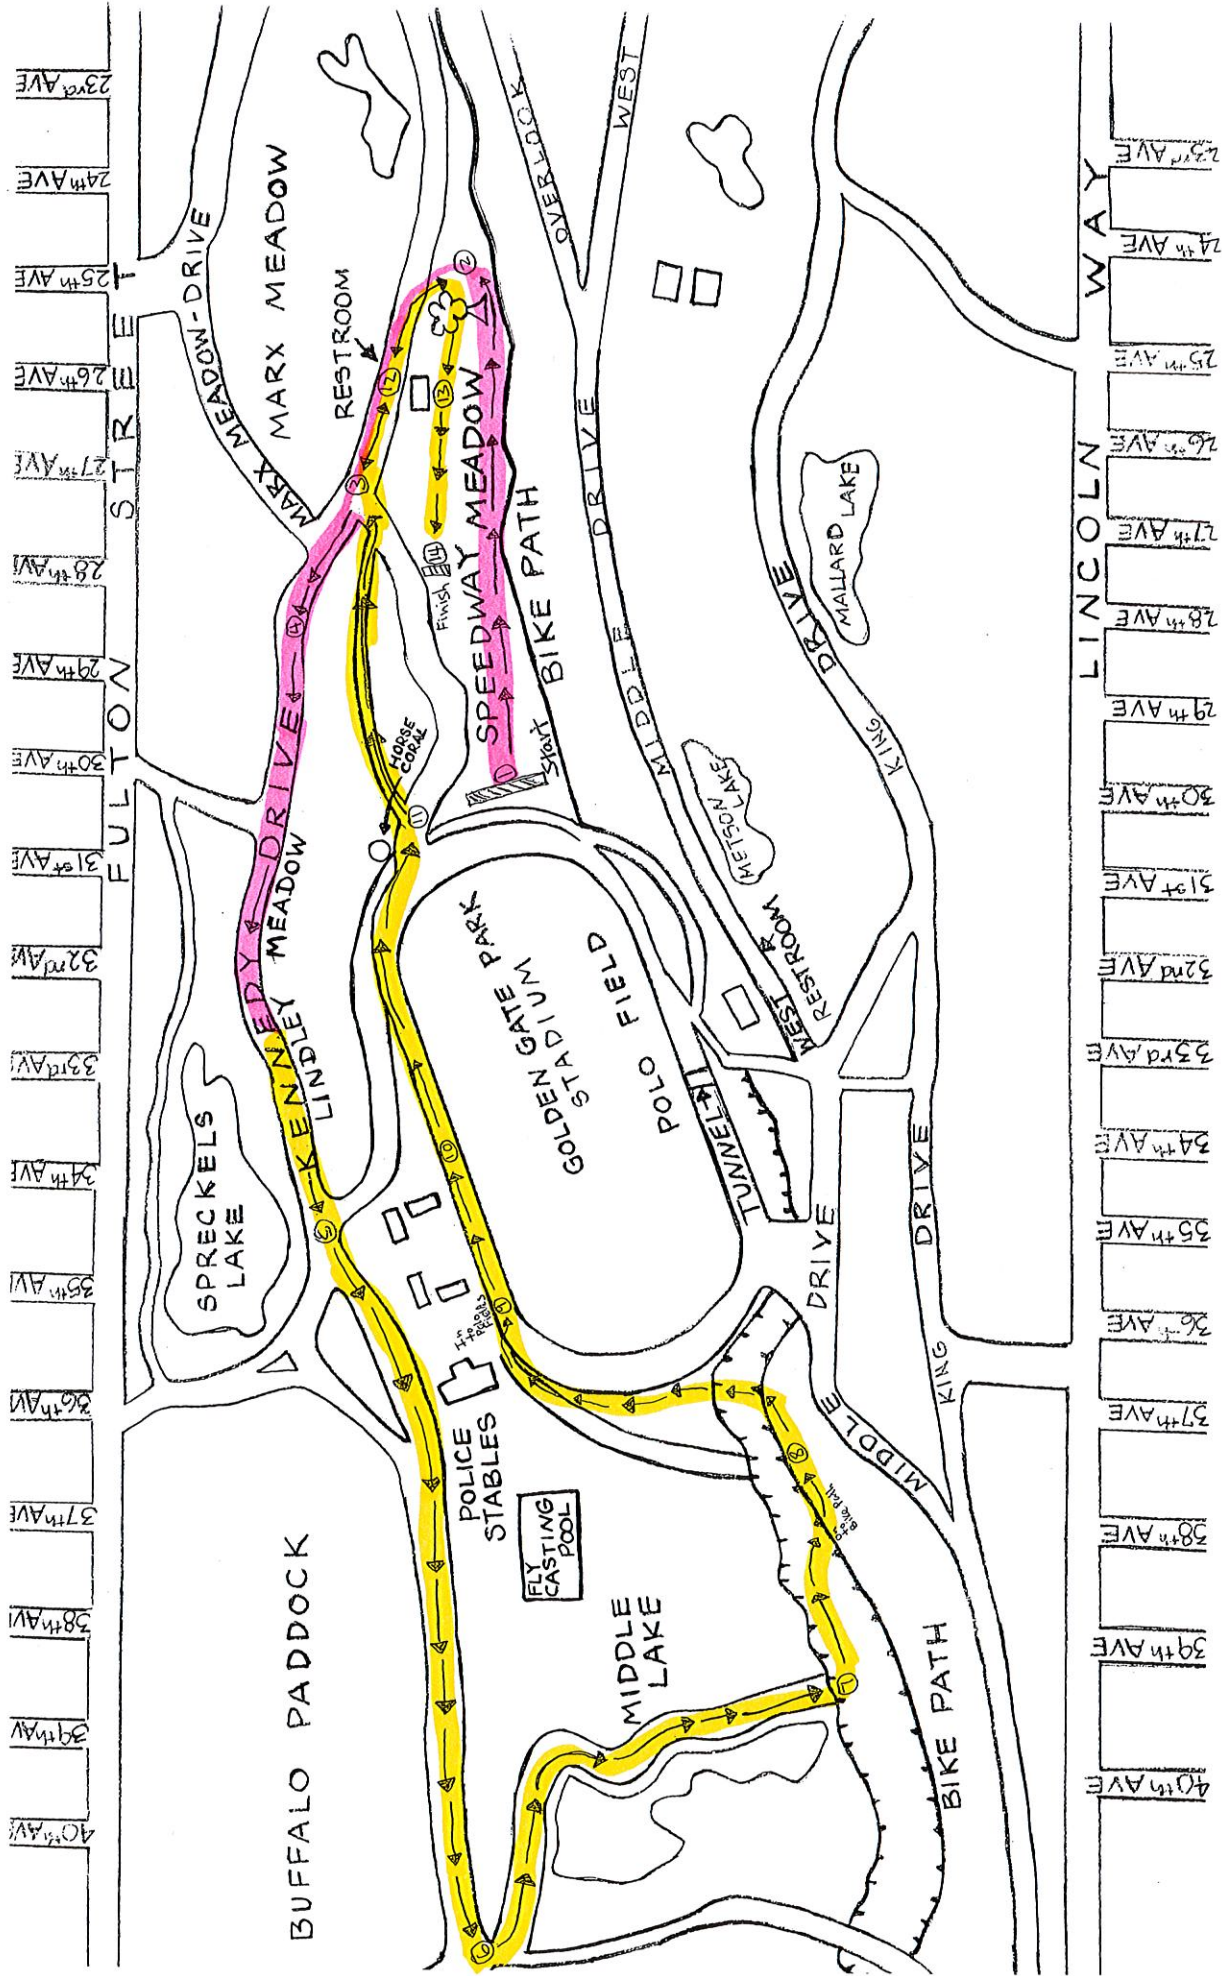

- 1) Each coach will receive this instruction sheet, names of your runners and their assign chip number, computer chips, 2.13 mile course maps (F/S) and 2.93 mile course maps.
- 2) There is no need to declare what race your runners are going to run before the race. They will be recorded in the race that they finish in. If you have a runner that does not have a chip, use a chip of a runner that is not running today of the same gender. We will try to change the name in the computer later. This will be the only way we will accommodate new names today.
- 3) Runners are asked to leave the finish line area as soon as they return their computer chips. **ONLY COACHES WILL BE ALLOWED IN THE FINISH AREA! PLEASE KEEP YOUR TEAM AWAY FROM THE FINISH AREA OR DISQUALIFICATION WILL BE ISSUED.**
- 4) We will try to post results on the side of our truck, so please do not bother the computer operator. See Meet Director Andy Leong if results have not been posted and I will try to make them available. Result will also be at recordtiming.com.
- 5) Top runners of non-winning teams will also receive medals.
- 6) All team members must wear an identifying top. No spikes or bare feet allowed.
- 7) Please instruct all of your runners to watch for bikes and horses on all paths.

Thank you for coming today and have a great time!

LOWELL INVITATIONAL FROSH-SOPH 2.13 mi. COURSE

SEQUENCE: 1-2-3-4-5-6-7-8-9-10-11-12

LOWELL INVITATIONAL VARSITY 2.93 mi. COURSE

SEQUENCE: 1-2-12-3-4-5-6-7-8-9-10-11-3-12-2-13-14