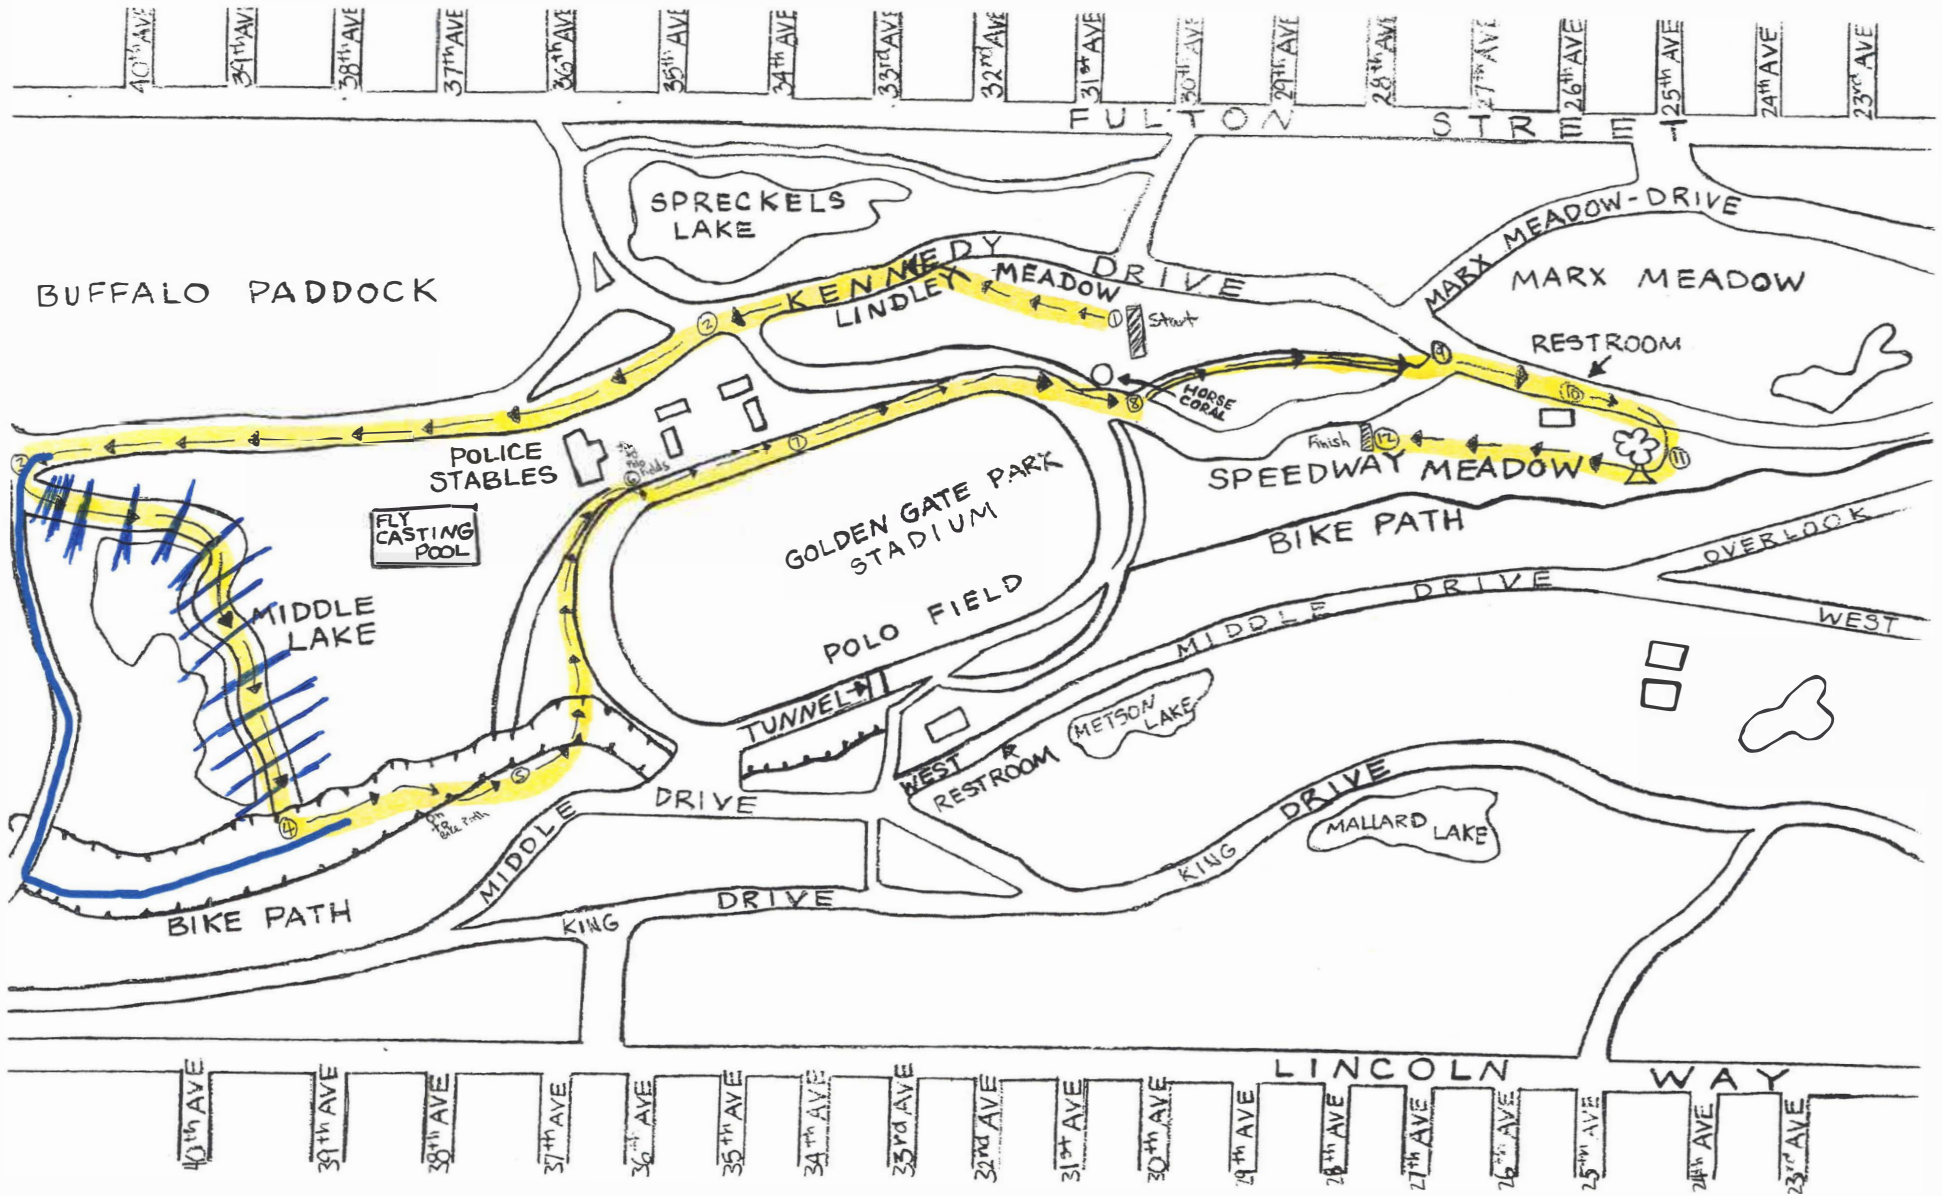

# LOWELL INVITATIONAL FROSH-SOPH 2.03 mi. COURSE

SEQUENCE: 1-2-3-4-5-6-7-8-9-10-11-12

**FOR MORNING DROP OFF:  
Enter park at 36<sup>th</sup> or 30<sup>th</sup> Ave**

**Drop off &  
pick up here**

**After drop off, head west  
towards Transverse Drive.**